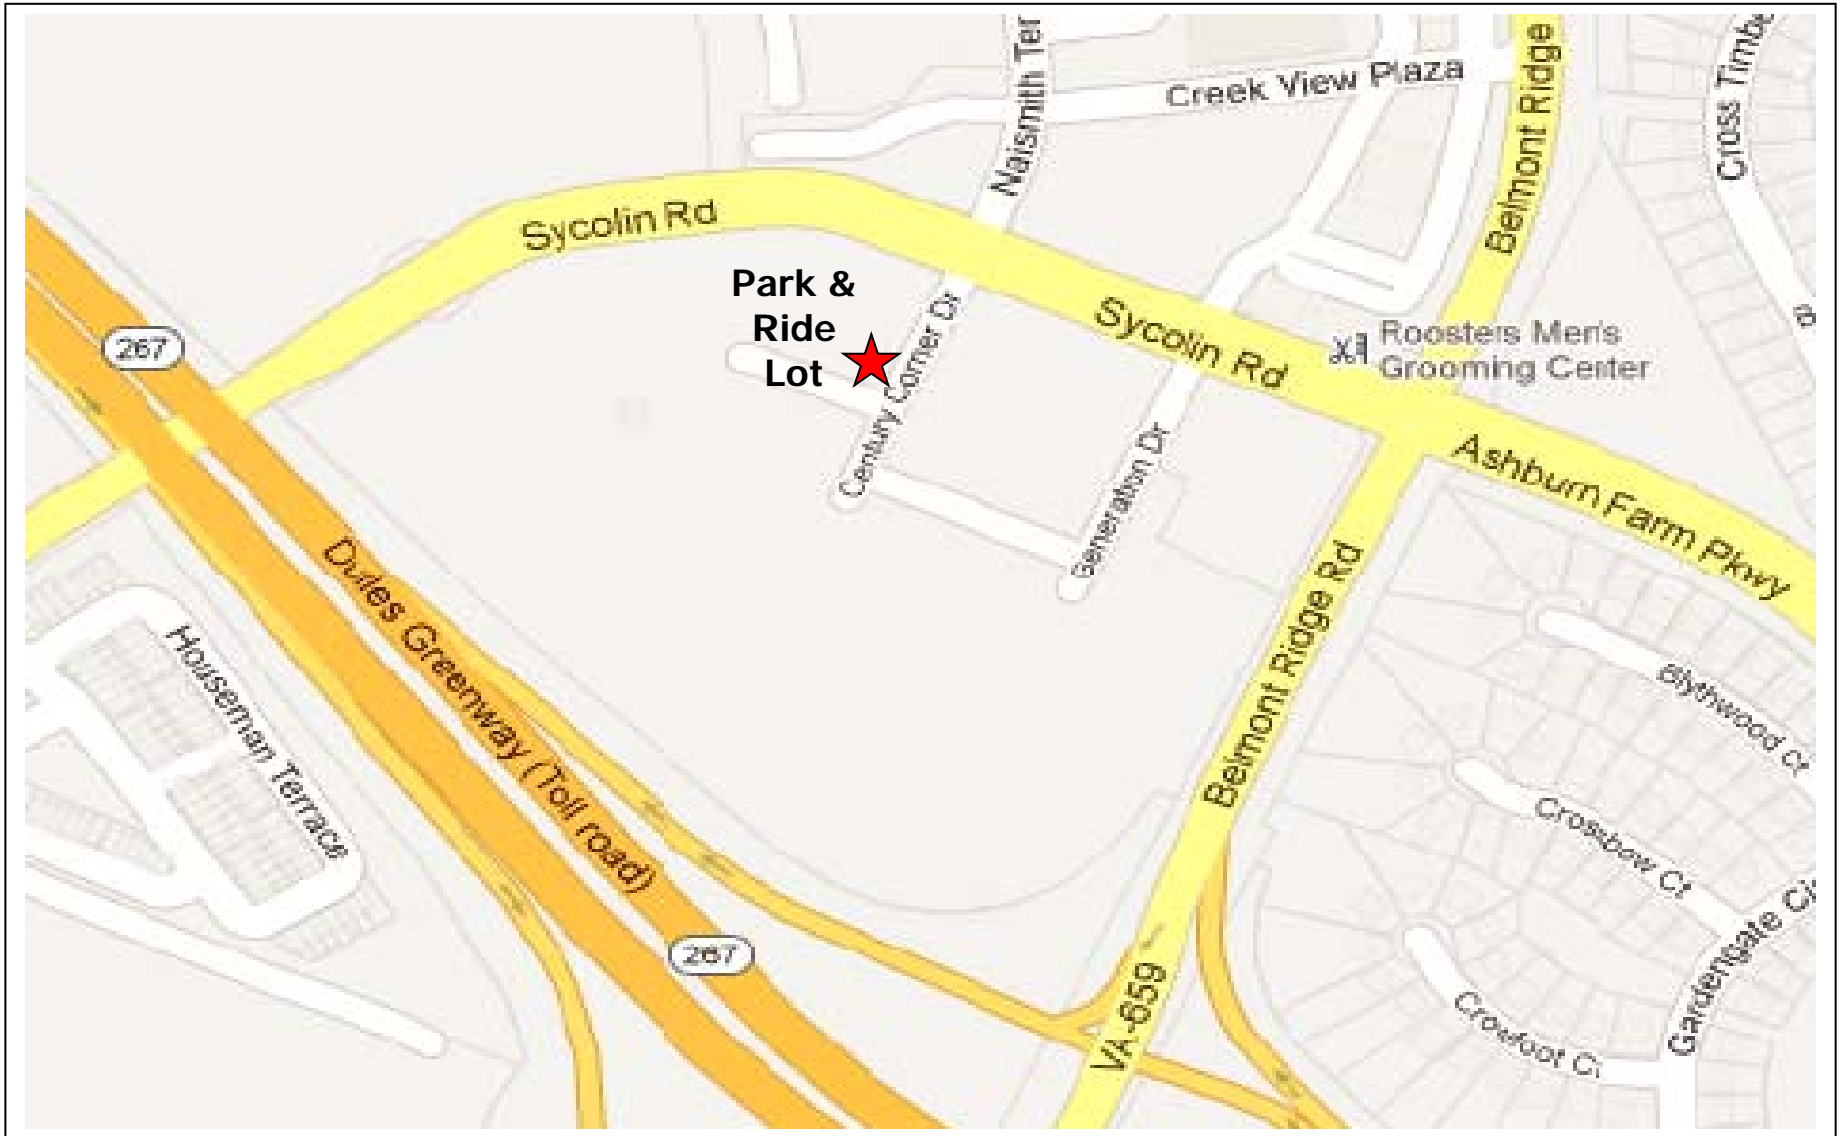

Goose Creek Village Park & Ride Lot - 80 spaces
20785 Century Corner Drive, Ashburn VA 20147

While the Loudoun County Sheriff's deputies randomly patrol and perform checks in our lots, parking is at your own risk. Loudoun County is not liable for any theft, towing, or vandalism that may occur while your vehicle is parked at any of the County park & ride lots.