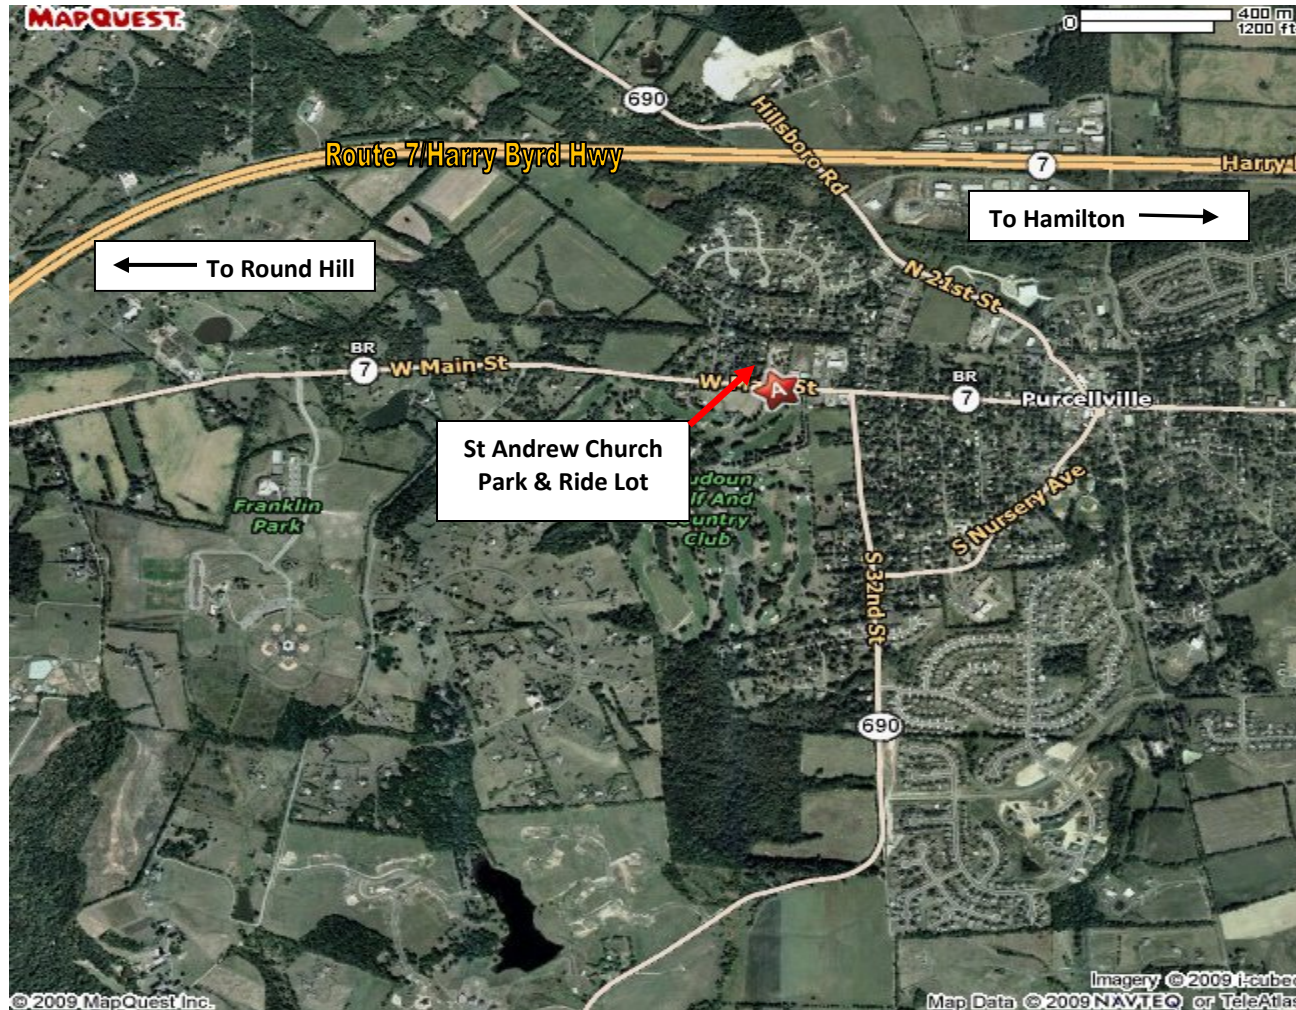

St. Andrew Presbyterian Church
711 W Main St, Purcellville VA

**Parking is not allowed in the spaces between the signs that are marked
"Church Parking Only".**

While the Loudoun County Sheriff's deputies randomly patrol and perform checks in our lots, parking is at your own risk. Loudoun County is not liable for any theft, towing, or vandalism that may occur while your vehicle is parked at any of the County park & ride lots.

Overnight parking is not permitted. Overnight Parking Policy - "**Overnight**" is defined as that period beginning one hour after the last bus drops off for the day to one hour before the first morning bus picks up.