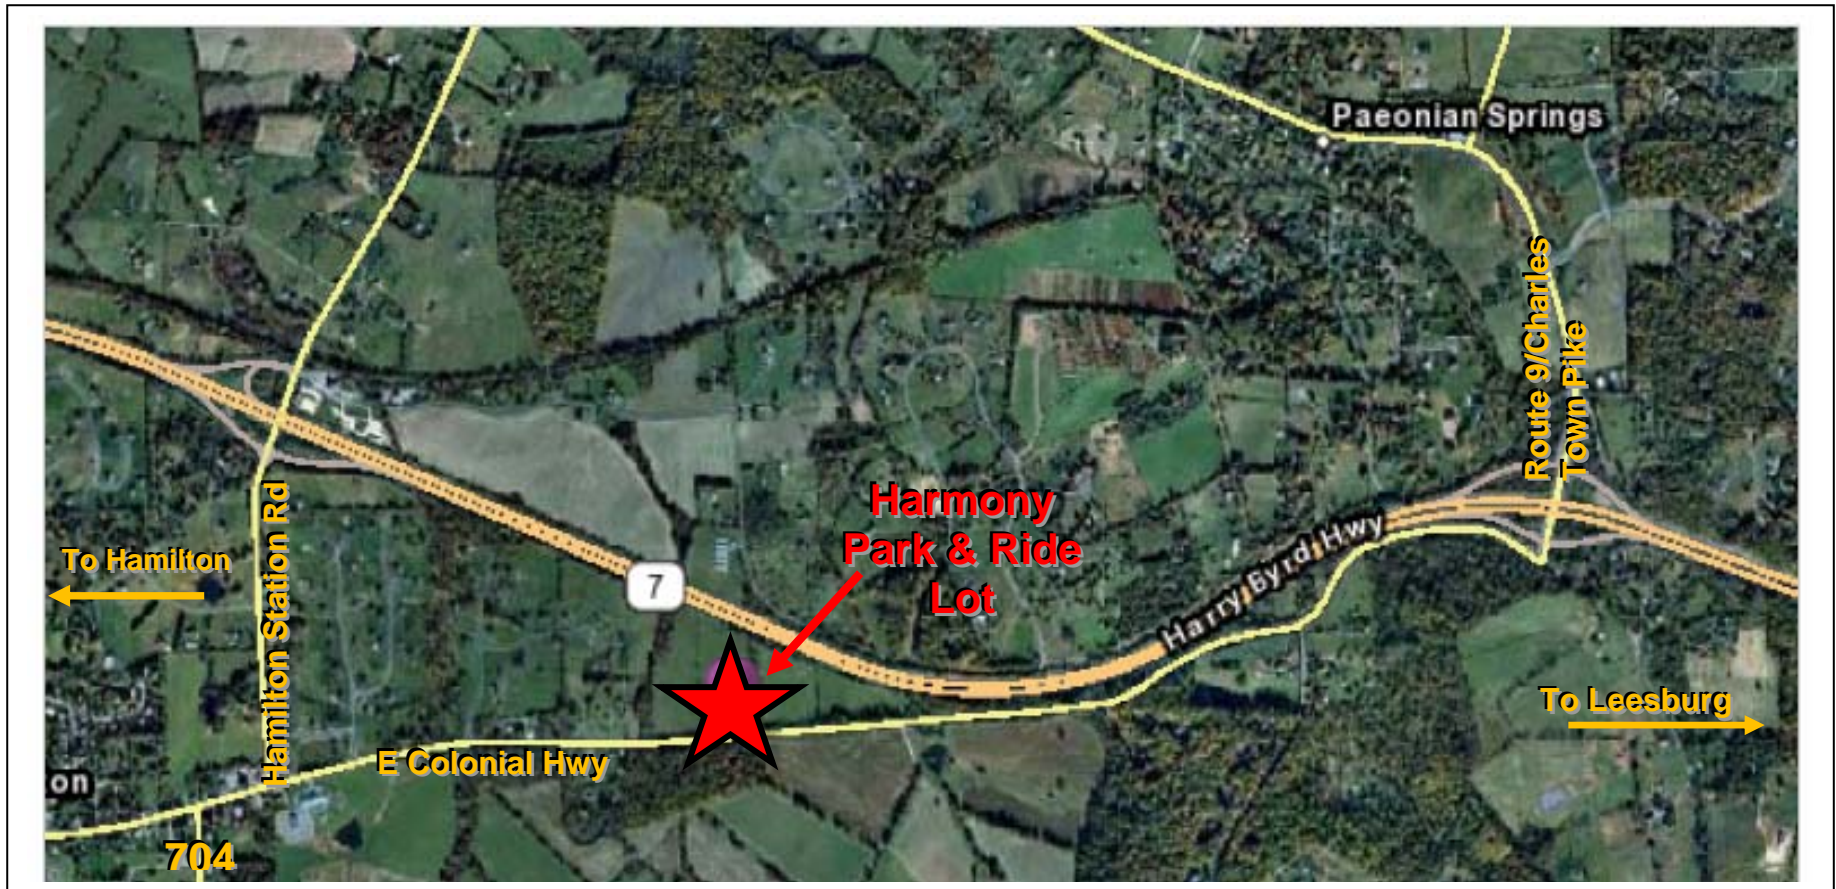

St. Andrew Presbyterian Church
711 W Main St, Purcellville VA

**Parking is not allowed in the spaces between the signs that are marked
"Church Parking Only".**

While the Loudoun County Sheriff's deputies randomly patrol and perform checks in our lots, parking is at your own risk. Loudoun County is not liable for any theft, towing, or vandalism that may occur while your vehicle is parked at any of the County park & ride lots.

Harmony Park & Ride Lot – 250 spaces
39464 E Colonial Highway
Hamilton VA

Directions from Western Loudoun

Take Harry Byrd Hwy (VA-Rt 7E) towards Leesburg. Take ramp onto Hamilton Station Rd (VA-704) toward Hamilton. Travel 0.7 miles and turn left onto E Colonial Hwy (VA-7-BR). Travel 0.8 miles – park & ride lot will be on the left.

Directions from Route 9/Charles Town Pike

Take Charles Town Pike (VA-9) to E Colonial Hwy (VA-7-BR) and turn right. Travel 1.4 miles – park & ride lot will be on the right.

While the Loudoun County Sheriff's deputies randomly patrol and perform checks in our lots, parking is at your own risk. Loudoun County is not liable for any theft, towing, or vandalism that may occur while your vehicle is parked at any of the County park & ride lots.

Detailed view of Harmony Park & Ride Lot
39464 E Colonial Hwy
Hamilton VA
250 Spaces