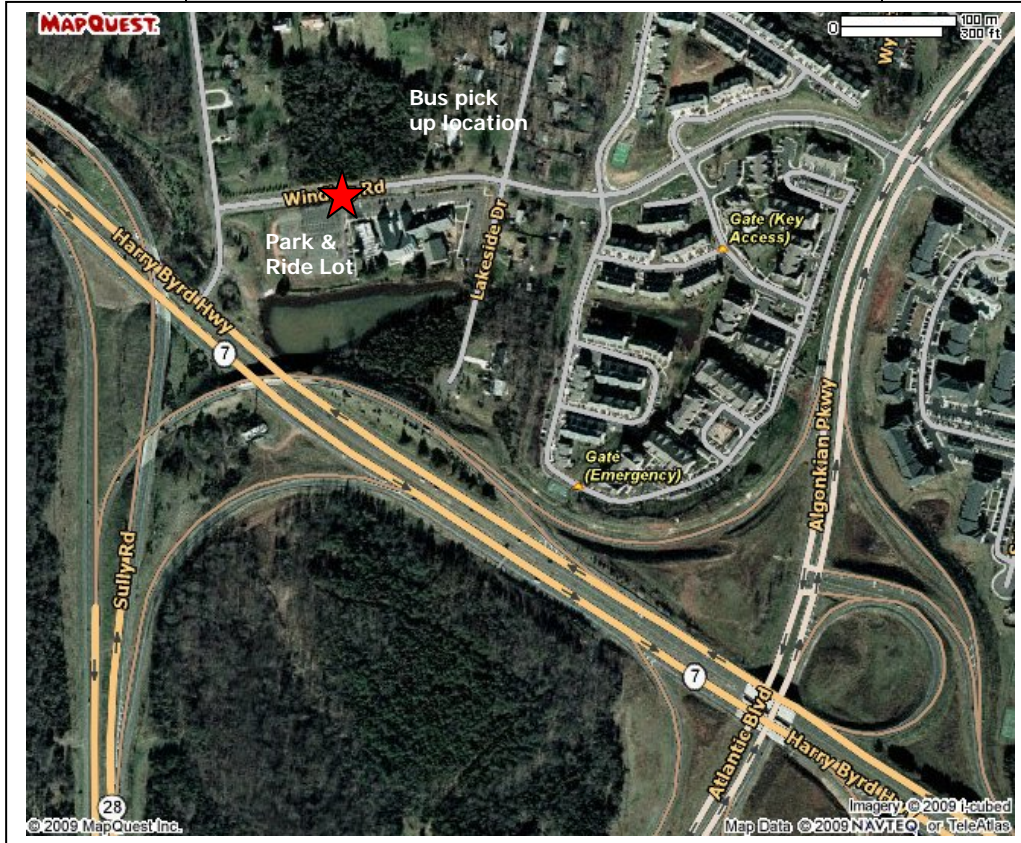

Our Lady of Hope
46639 Algonkian Pkwy, Sterling VA 20165

While the Loudoun County Sheriff's deputies randomly patrol and perform checks in our lots, parking is at your own risk. Loudoun County is not liable for any theft, towing, or vandalism that may occur while your vehicle is parked at any of the County park & ride lots. Overnight parking is not permitted.

Lowes Island/Great Falls Plaza Shopping Center
Algonkian Pkwy & Lowes Island Blvd, Sterling VA 20165

Broad Run Farms
Galilee Methodist Church
45425 Winding Road, Sterling VA 20165

While the Loudoun County Sheriff's deputies randomly patrol and perform checks in our lots, parking is at your own risk. Loudoun County is not liable for any theft, towing, or vandalism that may occur while your vehicle is parked at any of the County park & ride lots.

Overnight parking is not permitted.

Cascades
Community Lutheran Church
21014 Whitfield Pl, Sterling VA 20165