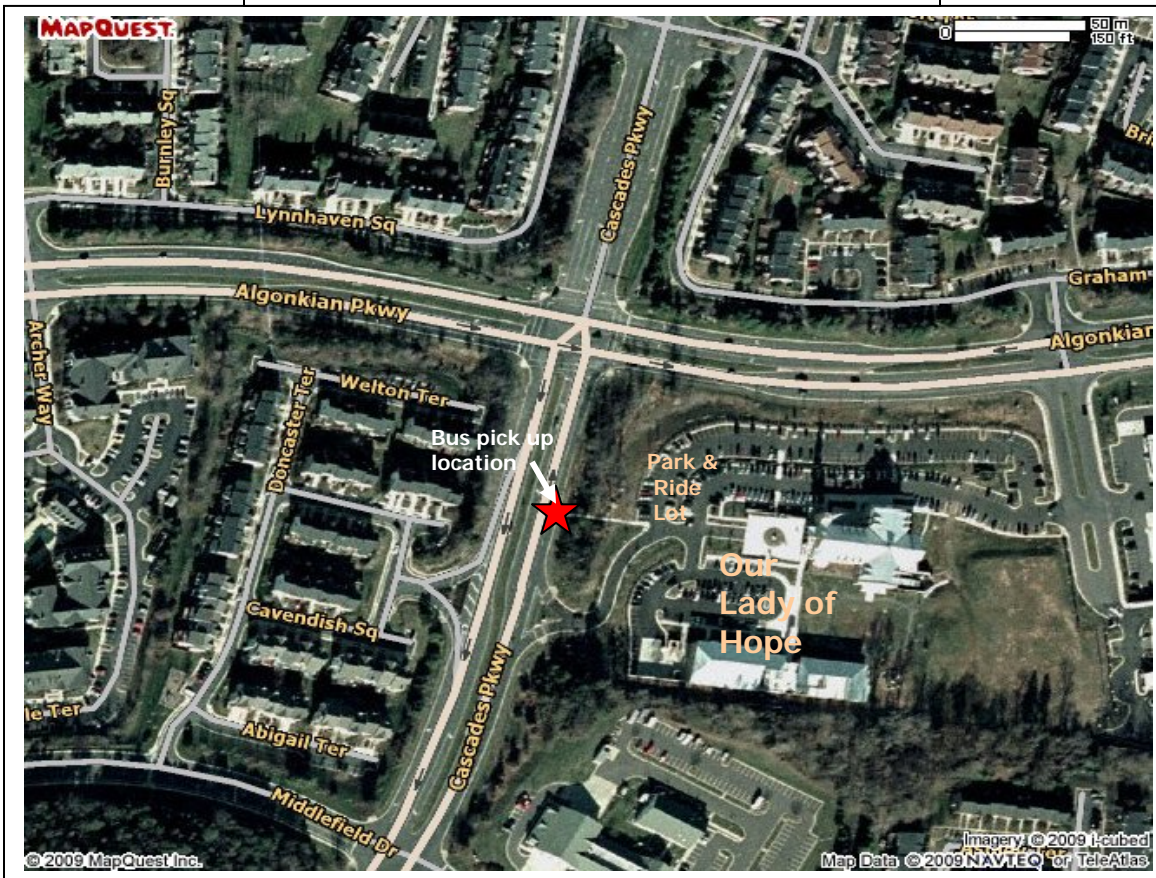

Our Lady of Hope
46639 Algonkian Pkwy, Sterling VA 20165

While the Loudoun County Sheriff's deputies randomly patrol and perform checks in our lots, parking is at your own risk. Loudoun County is not liable for any theft, towing, or vandalism that may occur while your vehicle is parked at any of the County park & ride lots. Overnight parking is not permitted.

Lowes Island/Great Falls Plaza Shopping Center
Algonkian Pkwy & Lowes Island Blvd, Sterling VA 20165

Broad Run Farms
Galilee Methodist Church
45425 Winding Road, Sterling VA 20165

While the Loudoun County Sheriff's deputies randomly patrol and perform checks in our lots, parking is at your own risk. Loudoun County is not liable for any theft, towing, or vandalism that may occur while your vehicle is parked at any of the County park & ride lots.