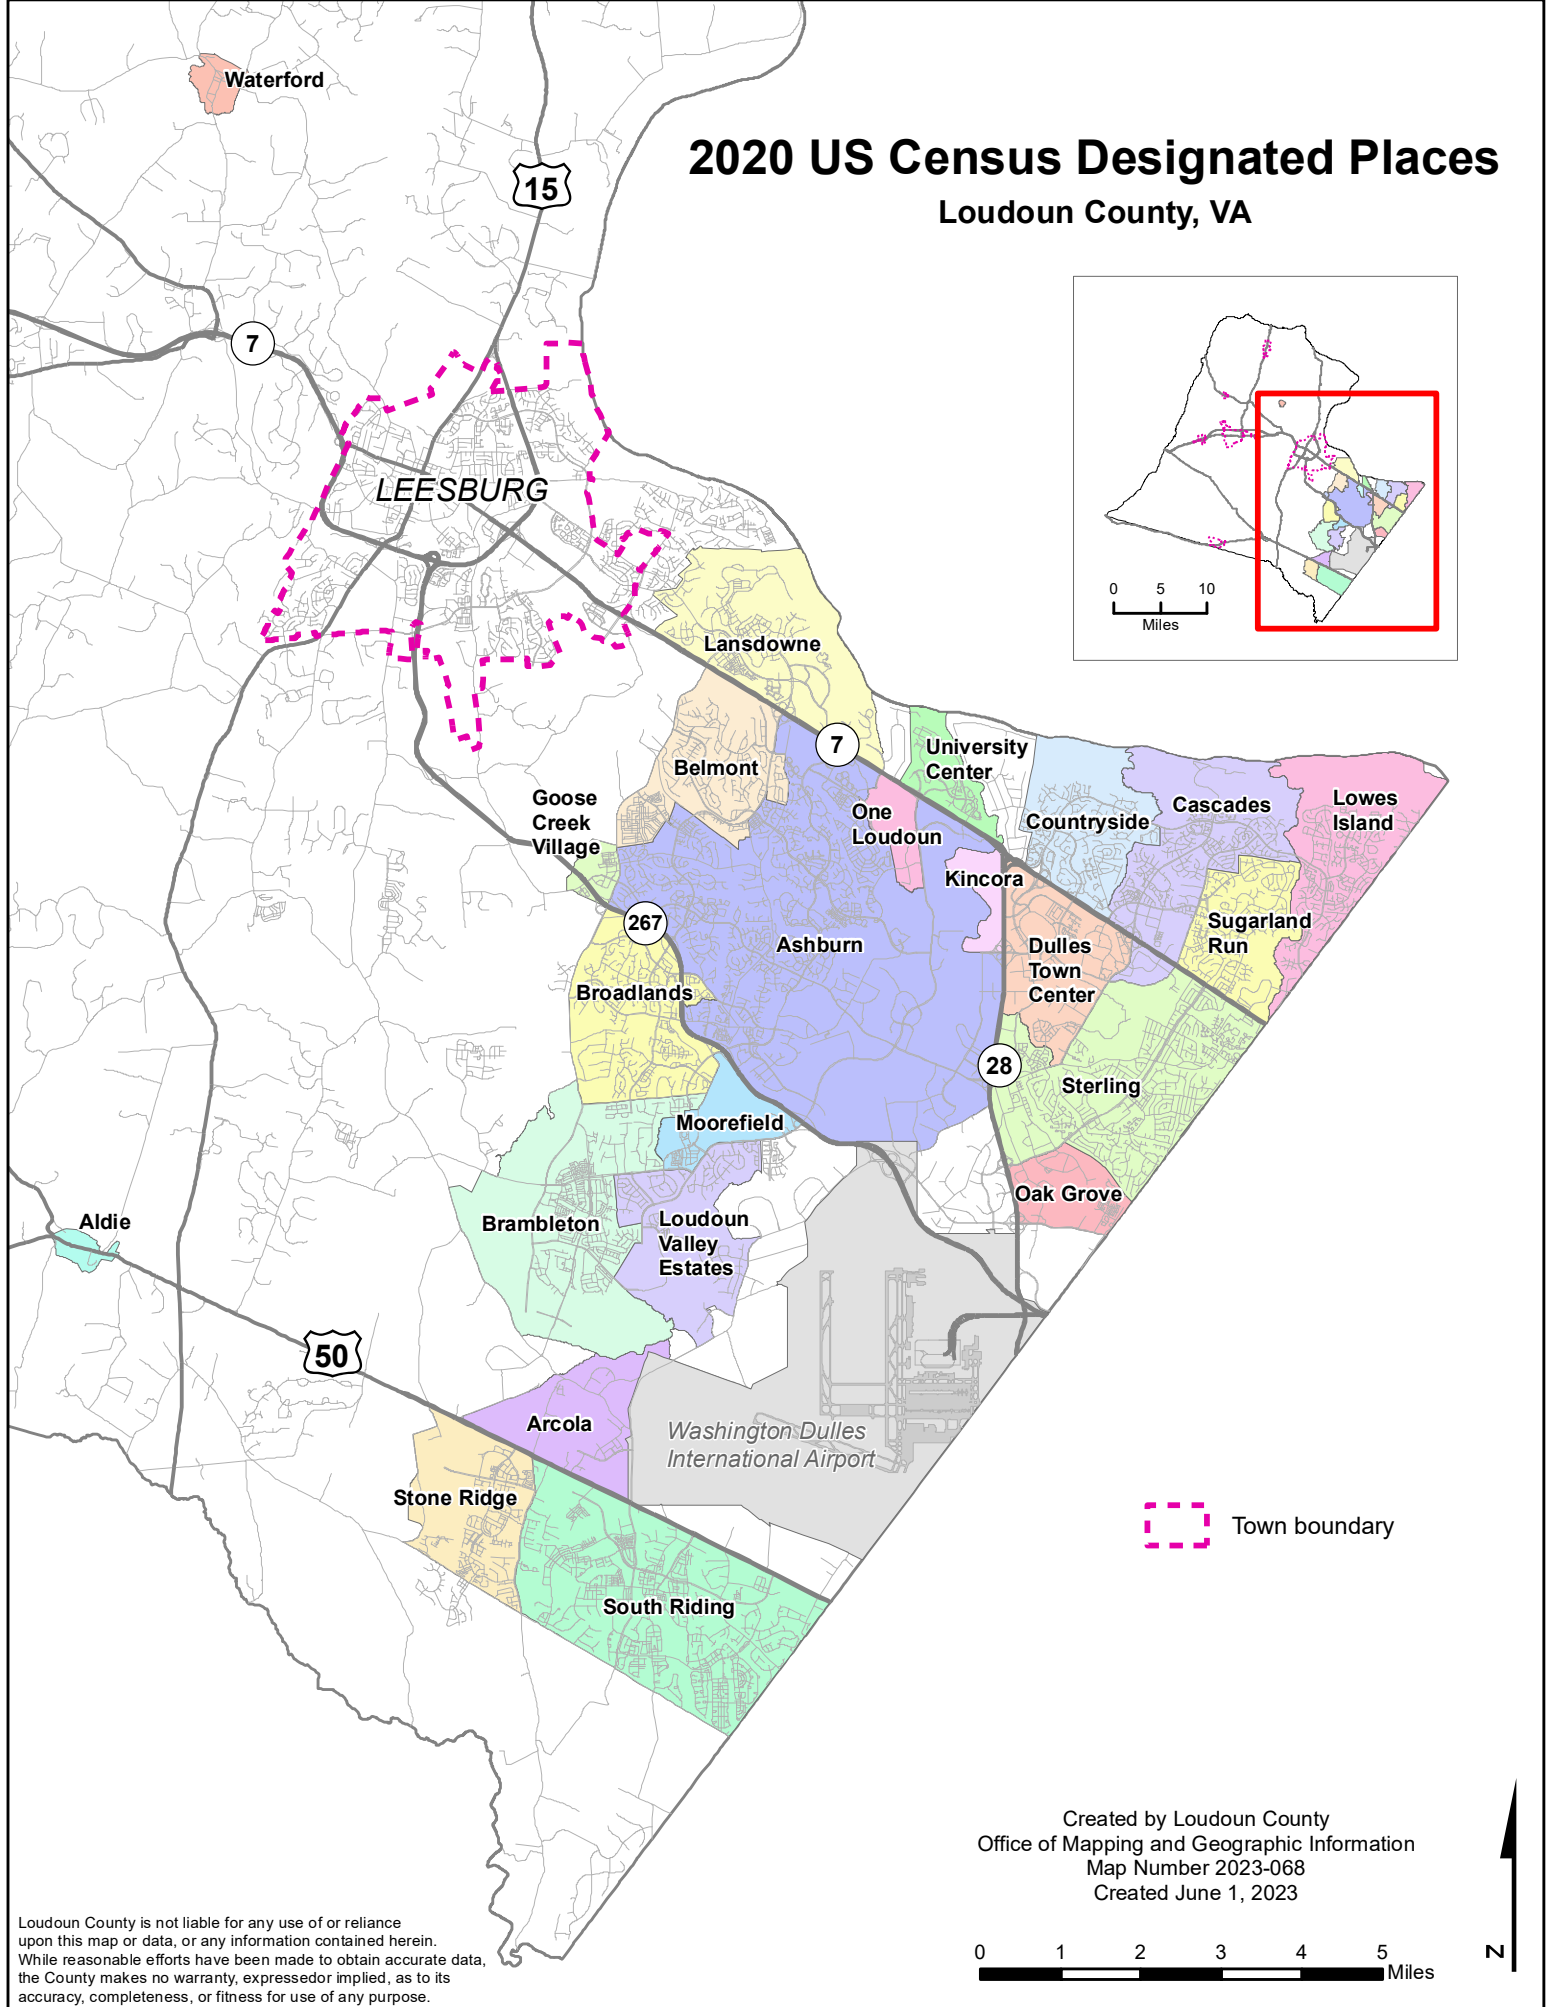

2020 US Census Designated Places

Loudoun County, VA

 Town boundary

Created by Loudoun County
 Office of Mapping and Geographic Information
 Map Number 2023-068
 Created June 1, 2023

Loudoun County is not liable for any use of or reliance upon this map or data, or any information contained herein. While reasonable efforts have been made to obtain accurate data, the County makes no warranty, expressed or implied, as to its accuracy, completeness, or fitness for use of any purpose.