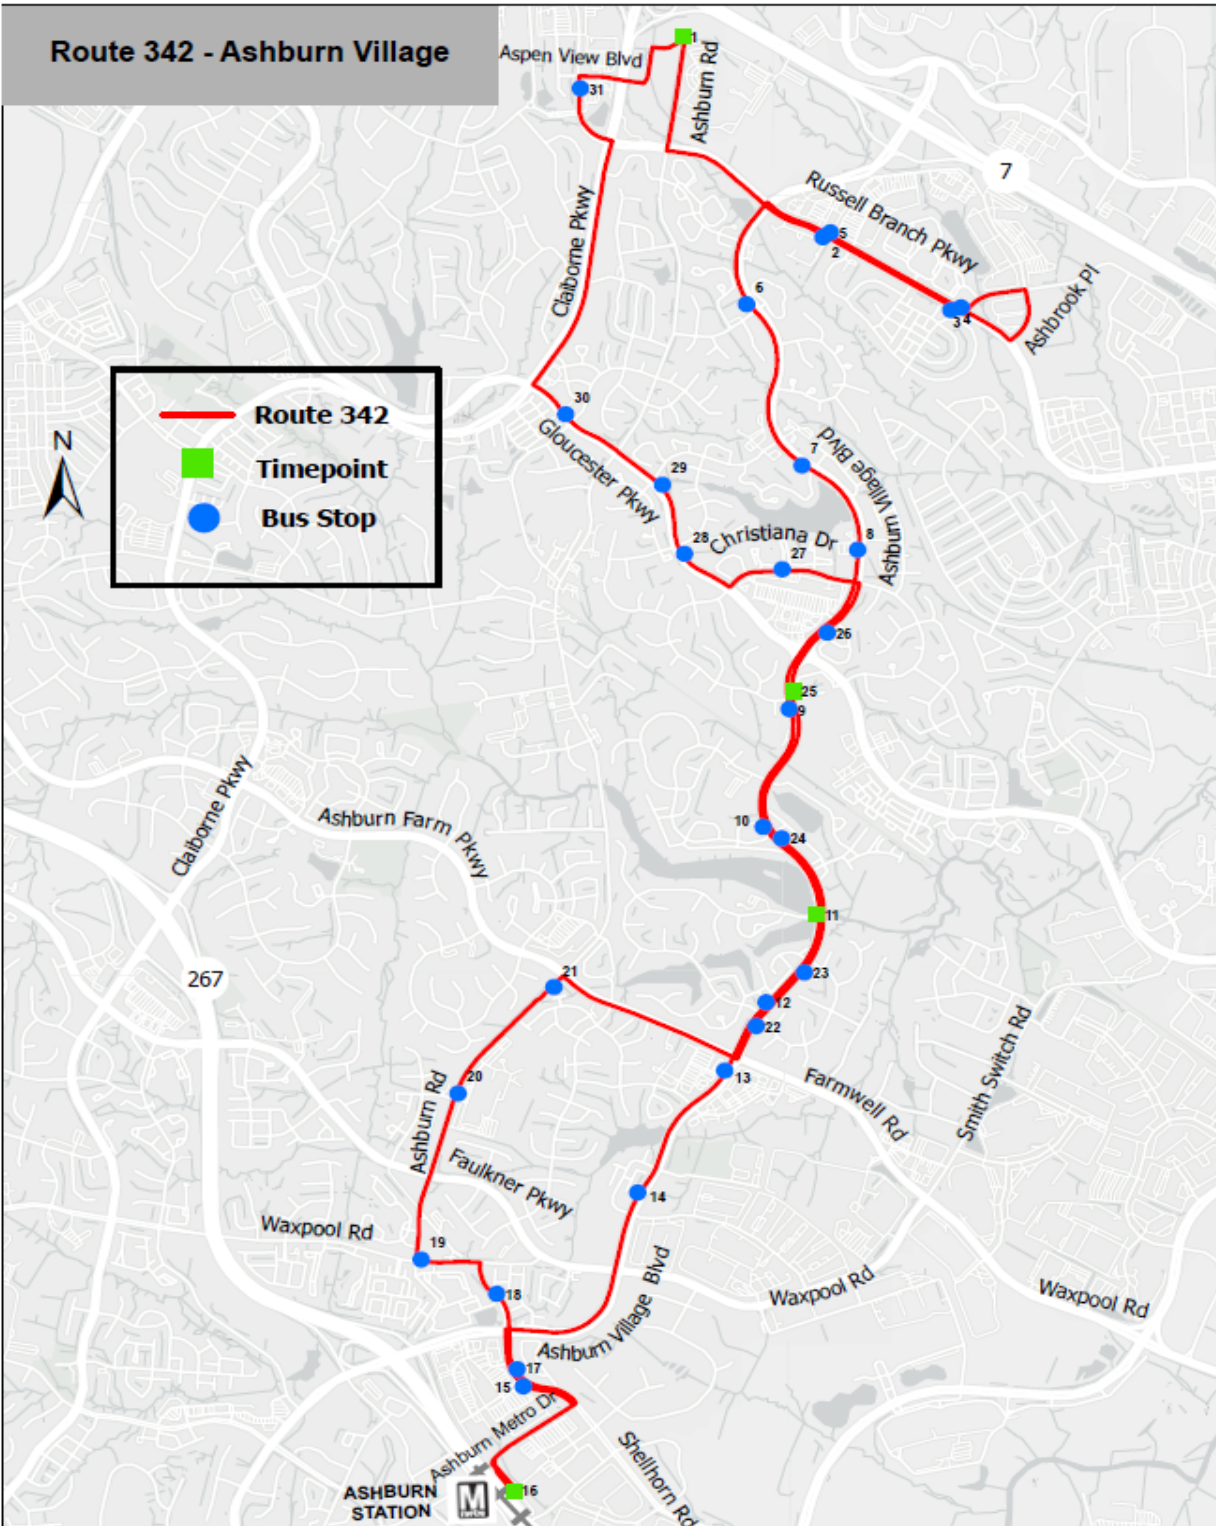

Route 342 - Ashburn Village

342

Efectivo Mayo 1, 2023

Ashburn Village

Estación de Metro Ashburn

Servicio solamente en
días de semana

Para tarifas e información
importante sobre el sistema de autobuses, visite
loudoun.gov/rider-information.

NUMERO DE PARADA DE AUTOBUS/ NOMBRE DE PARADA DE AUTOBUS	
TRAVEL DIRECTION	1. Ashburn Rd @ Ashburn Chase Apartments
	2. Russell Branch Pkwy near Waltonwood
	3. Russell Branch Pkwy @ Lumbee Way
	4. Russell Branch Pkwy @ Atwater Dr
	5. Russell Branch Pkwy @ Ashbrook Marketplace Plaza
	6. Ashburn Village Blvd @ Louisa Dr
	7. Ashburn Village Blvd @ Paget Ter
	8. Ashburn Village Blvd @ Pabellón Deportivo de Ashburn Village
	9. Ashburn Village Blvd @ Tavern Dr
	10. Ashburn Village Blvd @ Bruceton Mills Circle
	11. Ashburn Village Blvd @ Cheltenham Circle Norte
	12. Ashburn Blvd @ Cheltenham Circle Sur
	13. Ashburn Village Blvd @ Farmwell Rd
	14. Ashburn Village Blvd @ Romans Dr Sur
	15. Shellhorn Rd @ Greenway Corporate Dr
	16. Estación de Metro Ashburn
	17. Shellhorn Rd @ Blossom Hill Ter
	18. Shellhorn Rd @ Ryan Park Ter
	19. Waxpool Rd @ Ashburn Rd
	20. Ashburn Rd @ Secundaria Broad Run
	21. Ashburn Rd @ Farmwell Rd/Ashburn Farm Pkwy
	22. Ashburn Village Blvd @ Fultonham Circle Sur
	23. Ashburn Village Blvd @ Fultonham Circle Norte
	24. Ashburn Village Blvd @ Mossy Glenn Ter
	25. Ashburn Village Blvd @ Mistletoe Ter
	26. Ashburn Village Blvd @ Apollo Ter
	27. Christiana Dr @ Cornstalk Ter
	28. Gloucester Pkwy @ Ringold Dr
	29. Gloucester Pkwy @ Fincastle Dr
	30. Gloucester Pkwy @ Laurel Ridge Dr.
	31. Russell Branch Pkwy @ Aspen View Blvd
Tiempo de Espera	
Los autobuses paran en todas las estaciones listadas antes.	