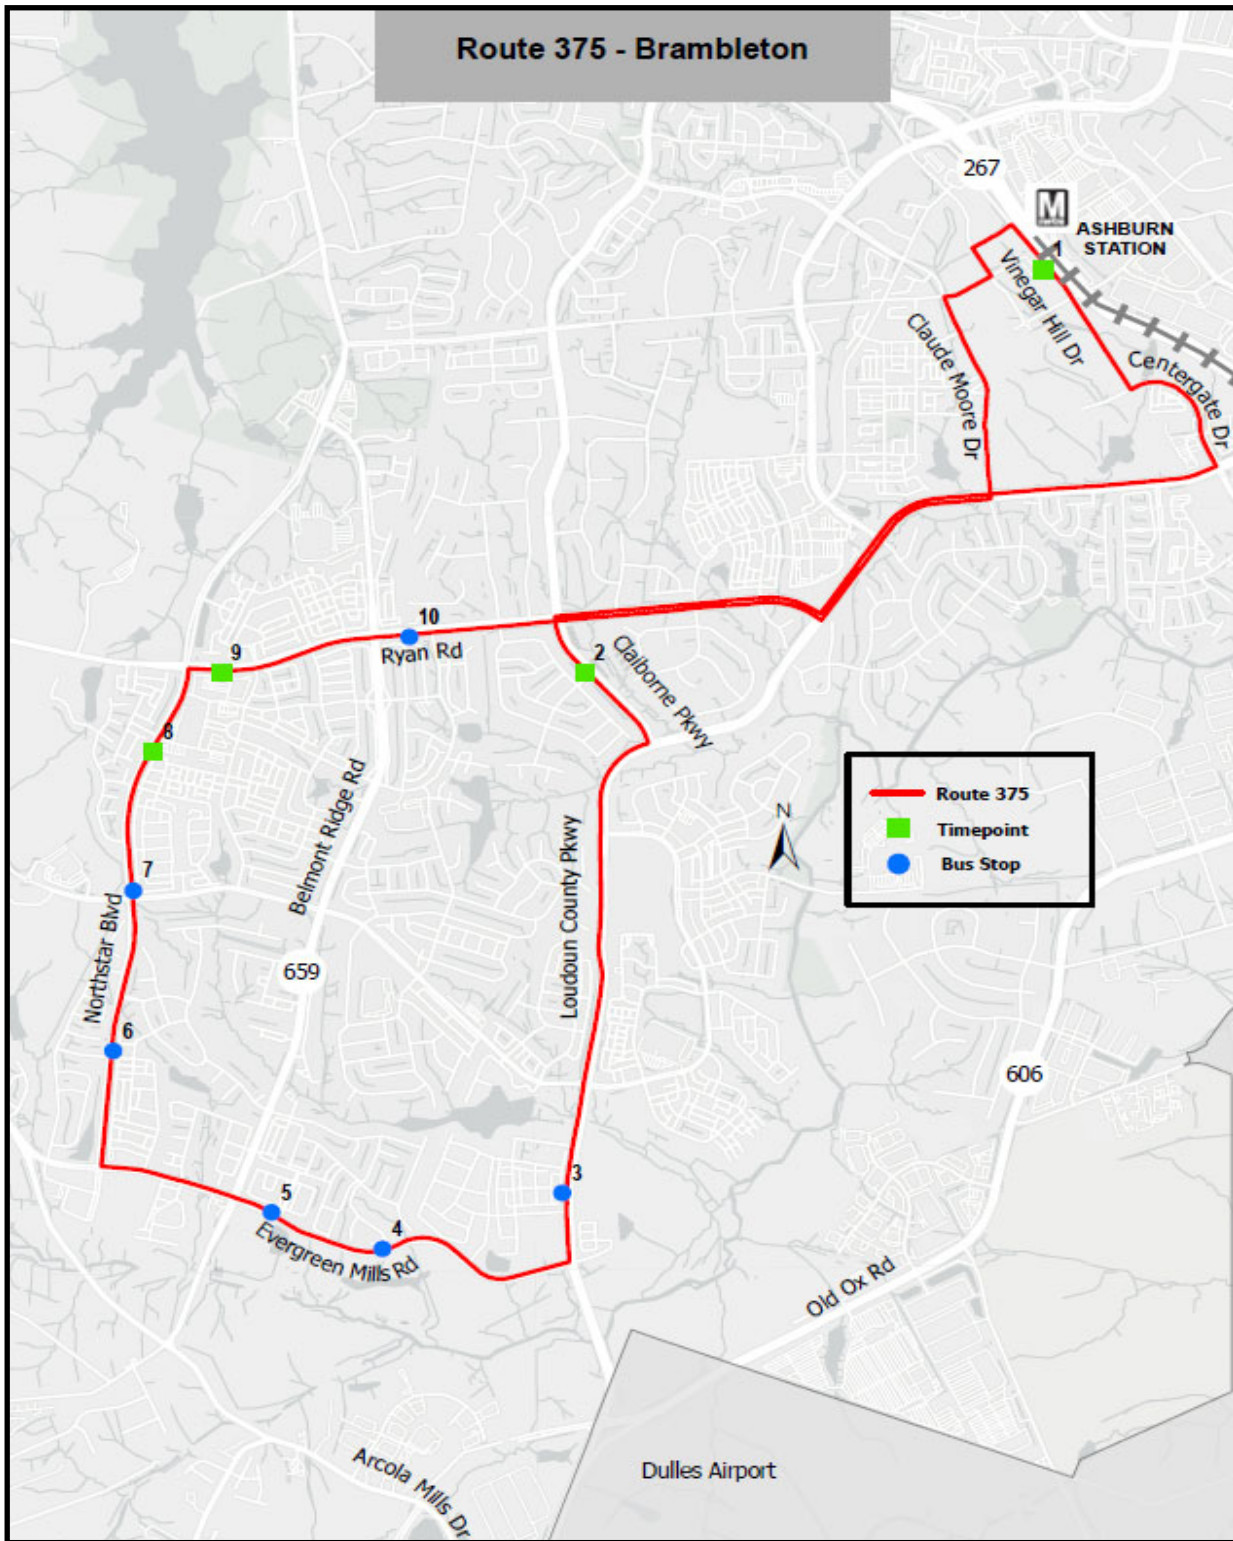

Route 375 - Brambleton

375

Effective May 1, 2023

Brambleton

Ashburn Metro Station

With stops at:

- Zion Chapel Drive
- Evergreen Mills Road
 - Northstar Blvd
- Brambleton Town Center

Weekday Service

375 Broadlands/Ashburn Metro Station

Depart Ashburn Metro Station South Bus Bay N  1	Claiborne Parkway & Zion Chapel Drive 2	Northstar Blvd & Soave Drive 8	Ryan Road @ Brambleton Town Center 9	Arrive Ashburn Metro Station South Bus Bay N  1
---	---	--	--	---

BUS STOPS	
1. Ashburn Metro Station	
2. Claiborne Pkwy @ Zion Chapel Dr	
3. Loudoun County Pkwy @ Firefly Sonata Ter	
4. Evergreen Mills Rd @ Richland Grove Dr	
5. Evergreen Mills Rd @ Marietta Pkwy	
6. Northstar Blvd @ Epperson Sq	
7. Northstar Blvd @ Creighton Rd	
8. Northstar Blvd @ Soave Dr	
9. Ryan Rd @ Brambleton Town Center	
10. Ryan Rd @ Legacy Park Dr	
1. Ashburn Metro Station	
 Timepoint	
Buses stop at all locations listed above.	