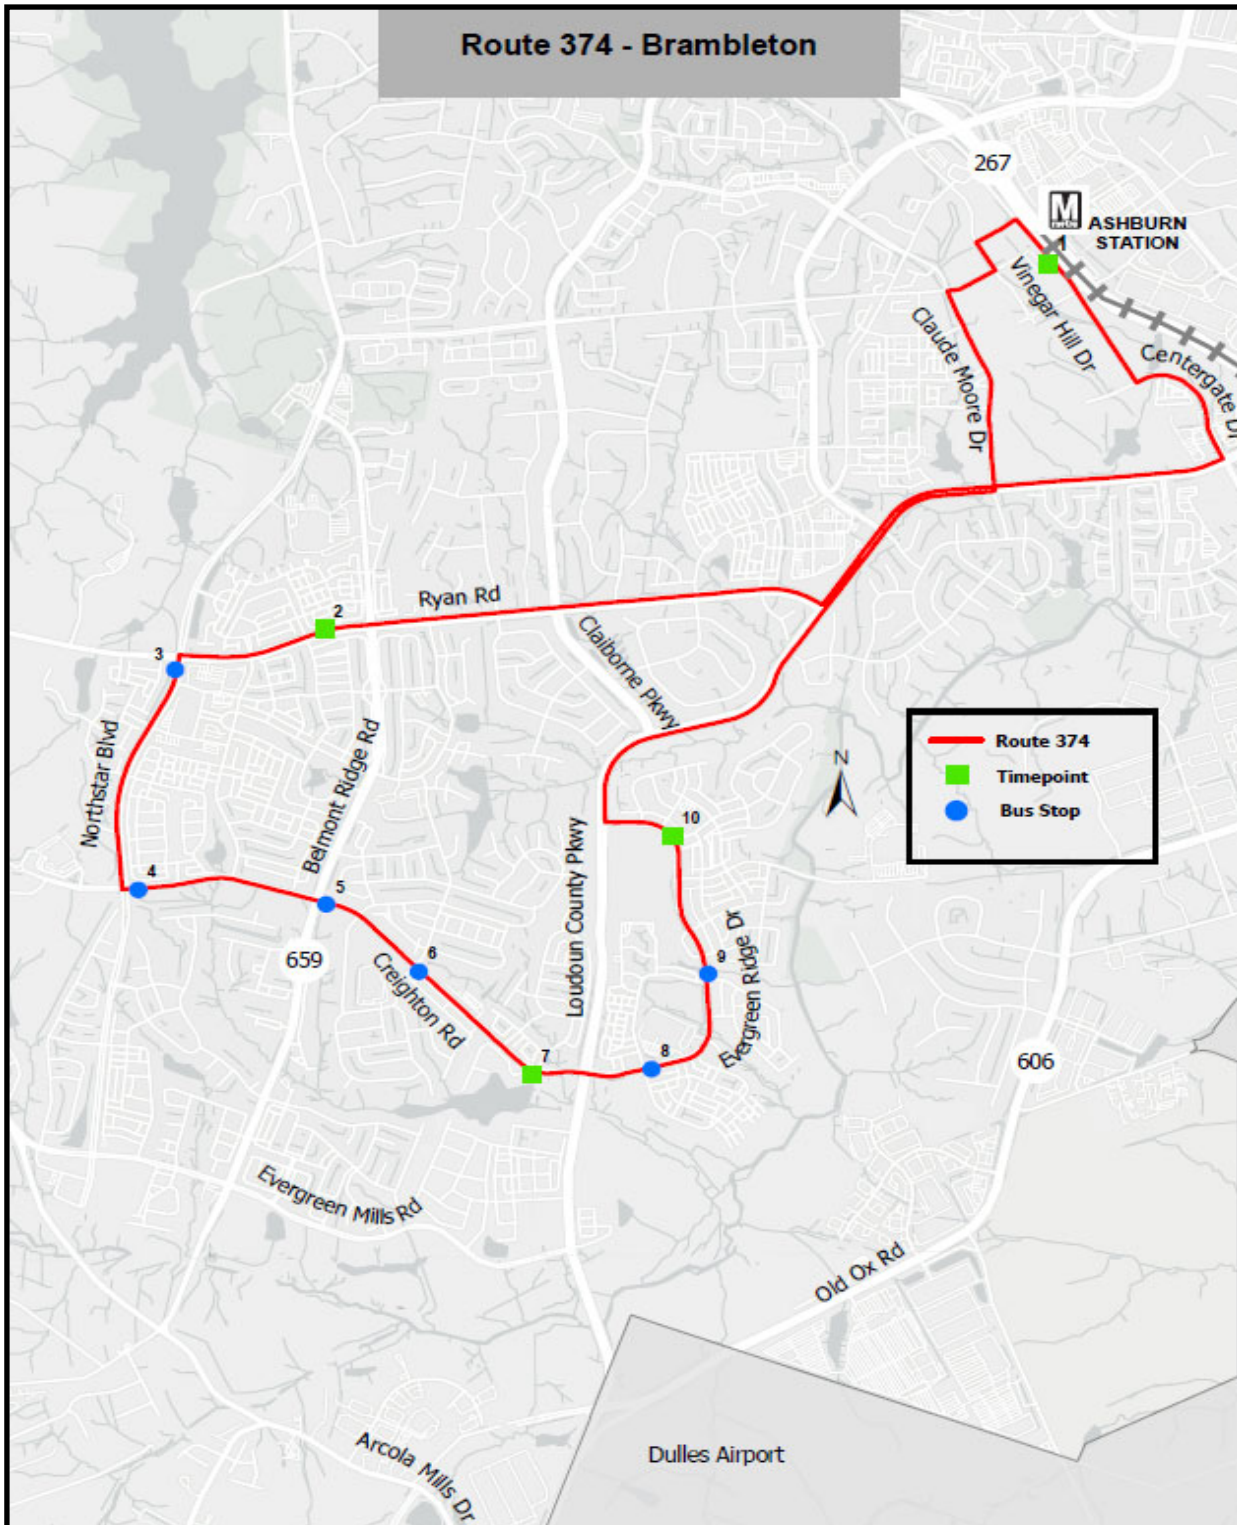

Route 374 - Brambleton

374

Effective May 1, 2023

Brambleton

Ashburn Metro Station

With stops at:

- Ryan Road
- Creighton Road
- Evergreen Ridge Drive

Weekday Service

374 Broadlands/Ashburn Metro Station

Depart Ashburn Metro Station South Bus Bay P  1	Ryan Road & Blue Elder Terrace 2	Creighton Road & Cumulus Terrace 7	Evergreen Ridge Drive & Barnstead Drive 10	Arrive Ashburn Metro Station South Bus Bay P  1
---	--	---	--	---

BUS STOP NUMBER/BUS STOP NAME
1. Ashburn Metro Station
2. Ryan Rd @ Blue Elder Ter
3. Northstar Blvd @ Ryan Rd (Brambleton Town Center)
4. Creighton Rd @ Northstar Blvd
5. Creighton Rd @ Belmont Ridge Rd
6. Creighton Rd @ Minerva Dr
7. Creighton Rd @ Cumulus Ter (east)
8. Evergreen Ridge Dr @ Hopewell Manor Ter
9. Evergreen Ridge Dr @ Hattontown Woods Ter
10. Evergreen Ridge Dr @ Barnstead Dr
1. Ashburn Metro Station
 Timepoint
Buses stop at all locations listed above.