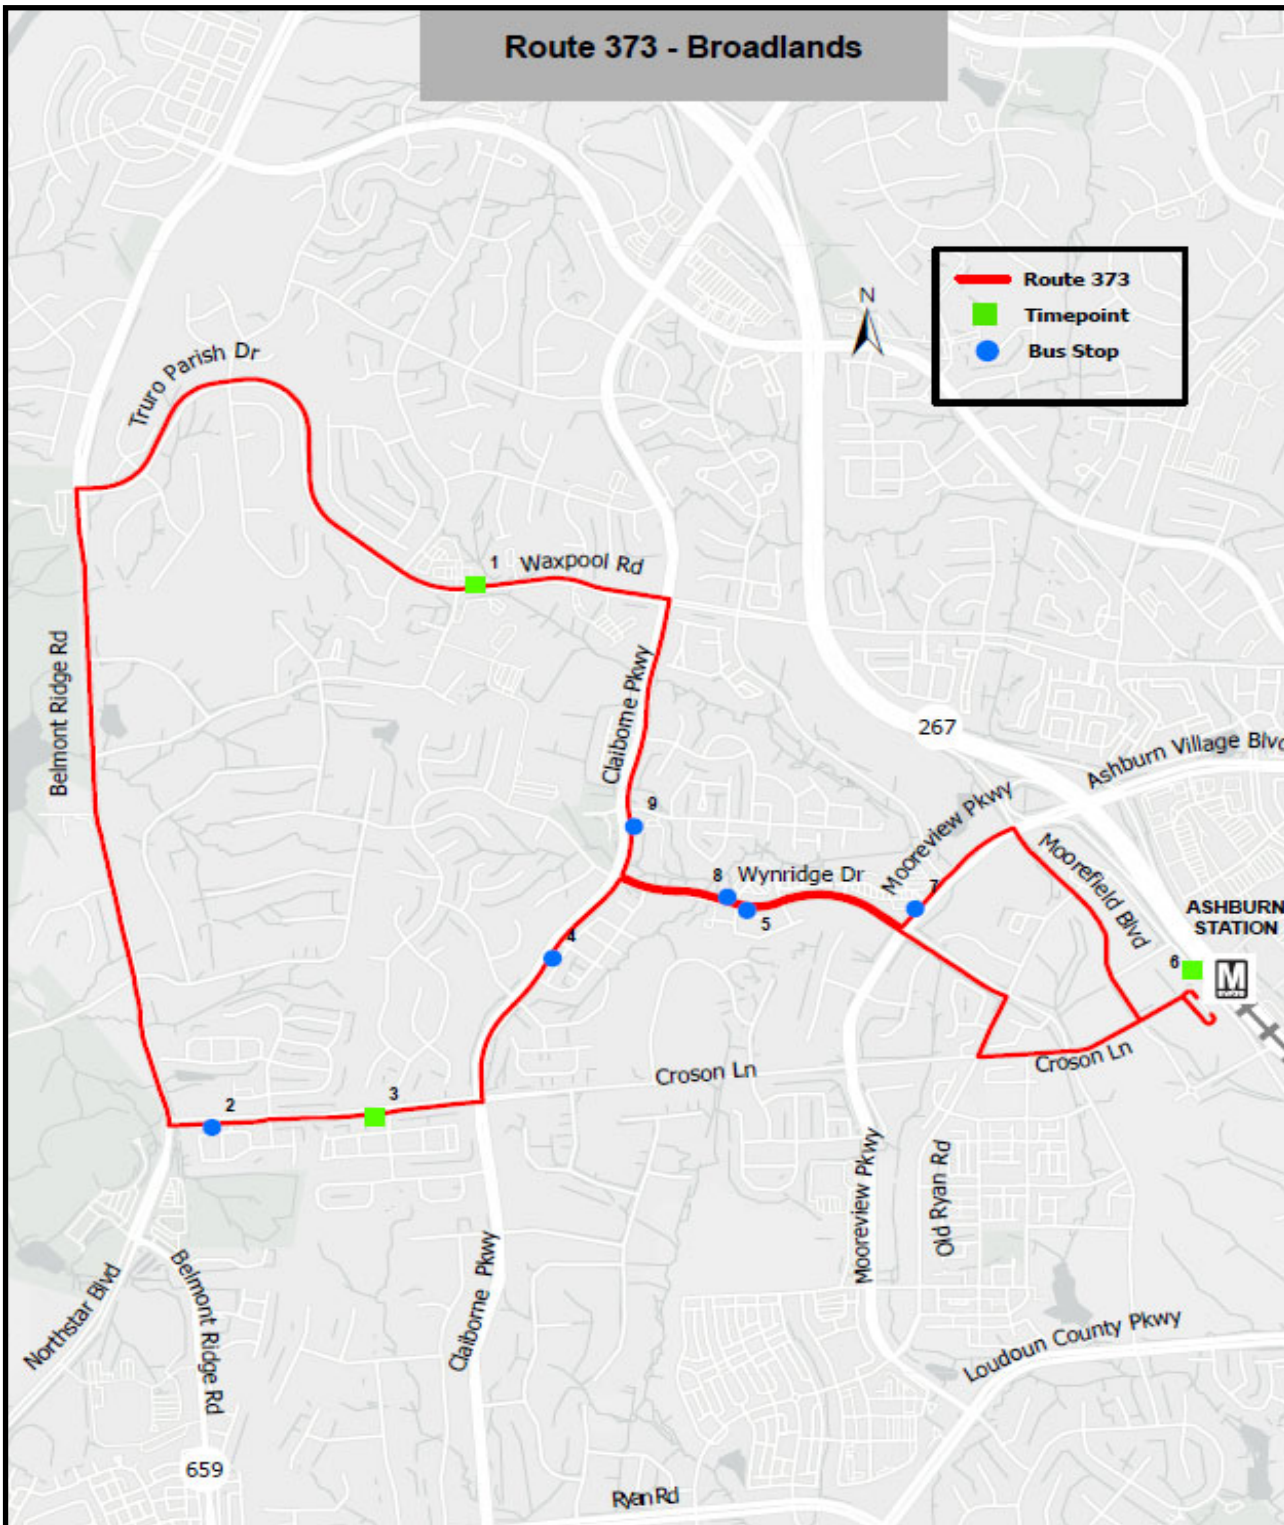

Route 373 - Broadlands

373

Effective May 1, 2023

Broadlands

Ashburn Metro Station

Weekday service only

For fares and important information about the bus system, visit loudoun.gov/riderinformation.

www.loudoun.gov/transit

373 Broadlands/Ashburn Metro Station

Depart Waxpool & Truro Parish Drive	Croson Lane & Lonsdale Drive	Arrive Ashburn Metro Station Southside Kiss & Ride	Depart Ashburn Metro Station Southside Kiss & Ride	Arrive Waxpool & Truro Parish Drive
				
1 	3 	6 	6 	1 

BUS STOP NUMBER/BUS STOP NAME	
T R A V E L	1. Waxpool Rd @ Truro Parish Dr 
	2. Croson Ln @ Rosecrest Ter
	3. Croson Ln @ Lonsdale Dr 
D I R E C T I O N ↓	4. Claiborne Pkwy @ Marburg Ter
	5. Wynridge Dr @ Stillwater Ter
	6. Ashburn Metro Station—South Kiss & Ride 
	7. Mooreview Pkwy @ Southern Walk Plaza
	8. Wynridge Dr @ Southern Walk Plaza
	9. Claiborne Pkwy @ Village Dr
	1. Waxpool Rd @ Truro Parish Dr 
	 Timepoint
	Buses stop at all locations listed above.