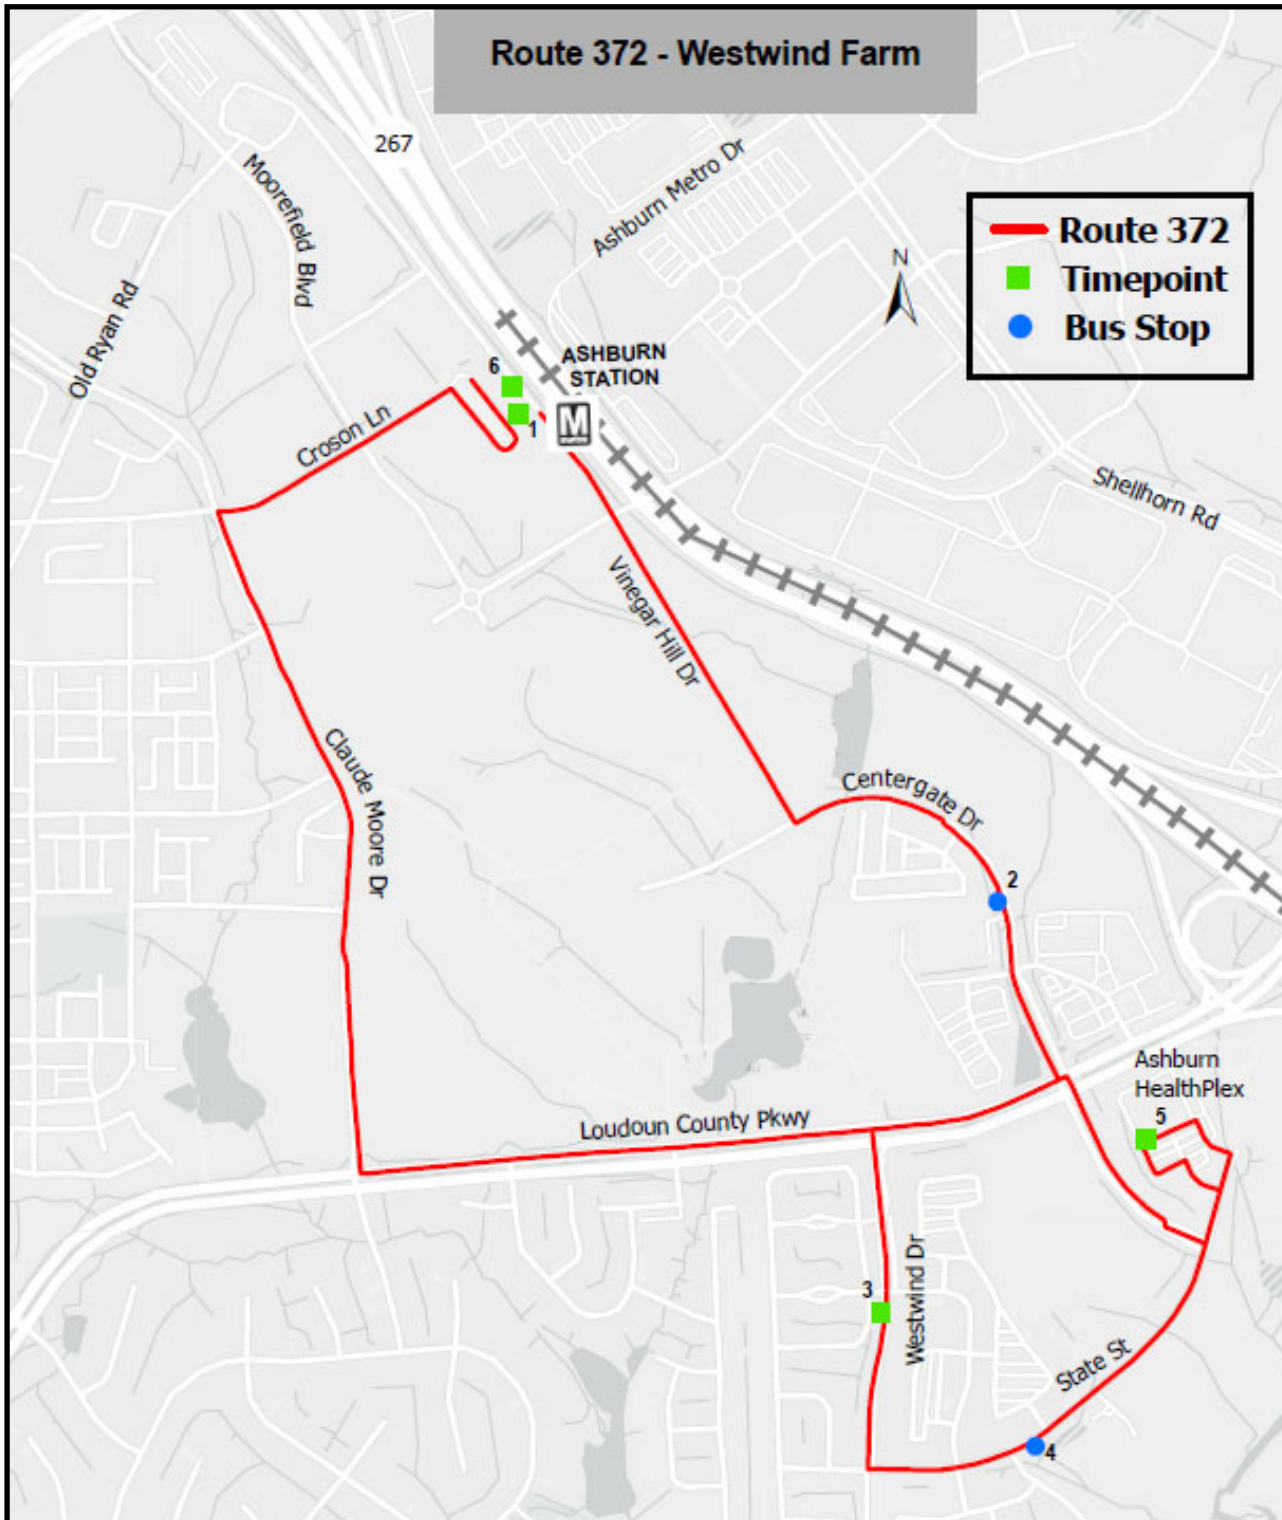

Route 372 - Westwind Farm

372

Effective May 1, 2023

Westwind Farm

Ashburn Metro Station

With stops at:

- Centergate Drive
- INOVA Healthplex

Weekday Service

372 Westwind Farm/Ashburn Metro Station

Depart Ashburn Metro Station South Bus Bay M  1	Westwind Drive @Maison Blanc Square 3	INOVA Ashburn Healthplex 5	Arrive Ashburn Metro Station Kiss & Ride  6
--	--	---	--

BUS STOP NUMBER/BUS STOP NAME	
1.	Ashburn Metro Station—South Bus Bay M 
2.	Centergate Dr
3.	Westwind Dr @ Maison Blanc Sq 
4.	State St @ Thorncroft Ter
5.	INOVA Ashburn Healthplex 
6.	Ashburn Metro Station—South Kiss & Ride 
	Timepoint
Buses stop at all locations listed above.	