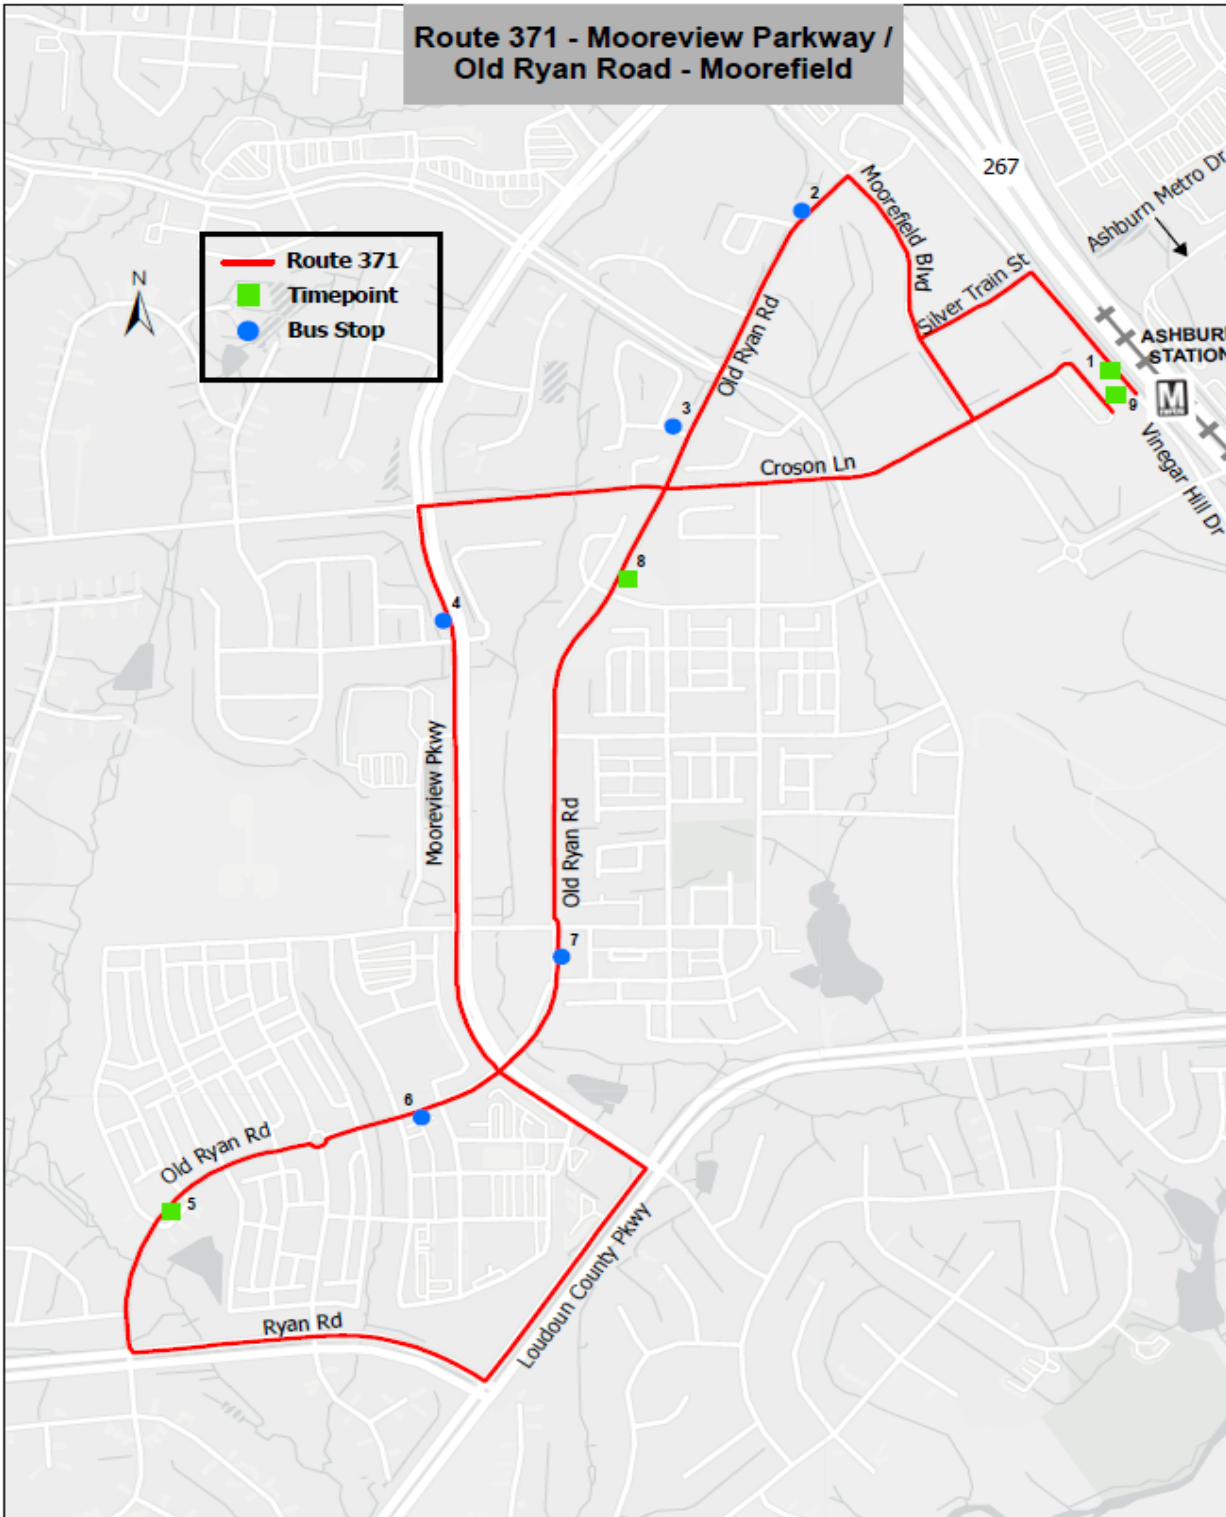

Route 371 - Mooreview Parkway /
Old Ryan Road - Moorefield

371

Effective May 1, 2023

Mooreview Pkwy/ Old Ryan Road

Ashburn Metro Station

Weekday Service

For fares and important information
about the bus system, visit
loudoun.gov/riderinformation.

371 Mooreview Pkwy, Old Ryan Rd/Ashburn Metro Station

Depart Ashburn Metro Station Kiss & Ride  1	Old Ryan Road @ Pinkhorn Way 5	Old Ryan Road & Grandmoore Street 8	Arrive Ashburn Metro Station South Bus Bay M  9
--	---	--	--

BUS STOP NUMBER/BUS STOP NAME

1. Ashburn Metro Station—South Kiss & Ride
2. Old Ryan Rd @ Robey Sq
3. Old Ryan Rd @ Allison's Ridge Ter
4. Mooreview Pkwy @ Amberleigh Farm Dr
5. Old Ryan Rd @ Pinkhorn Way
6. Old Ryan Rd @ Amendola Ter
7. Old Ryan Rd @ Foundation Dr
8. Old Ryan Rd @ Grandmoore St
9. Ashburn Metro Station – South Bus Bay M

Timepoint

Buses stop at all locations listed above.