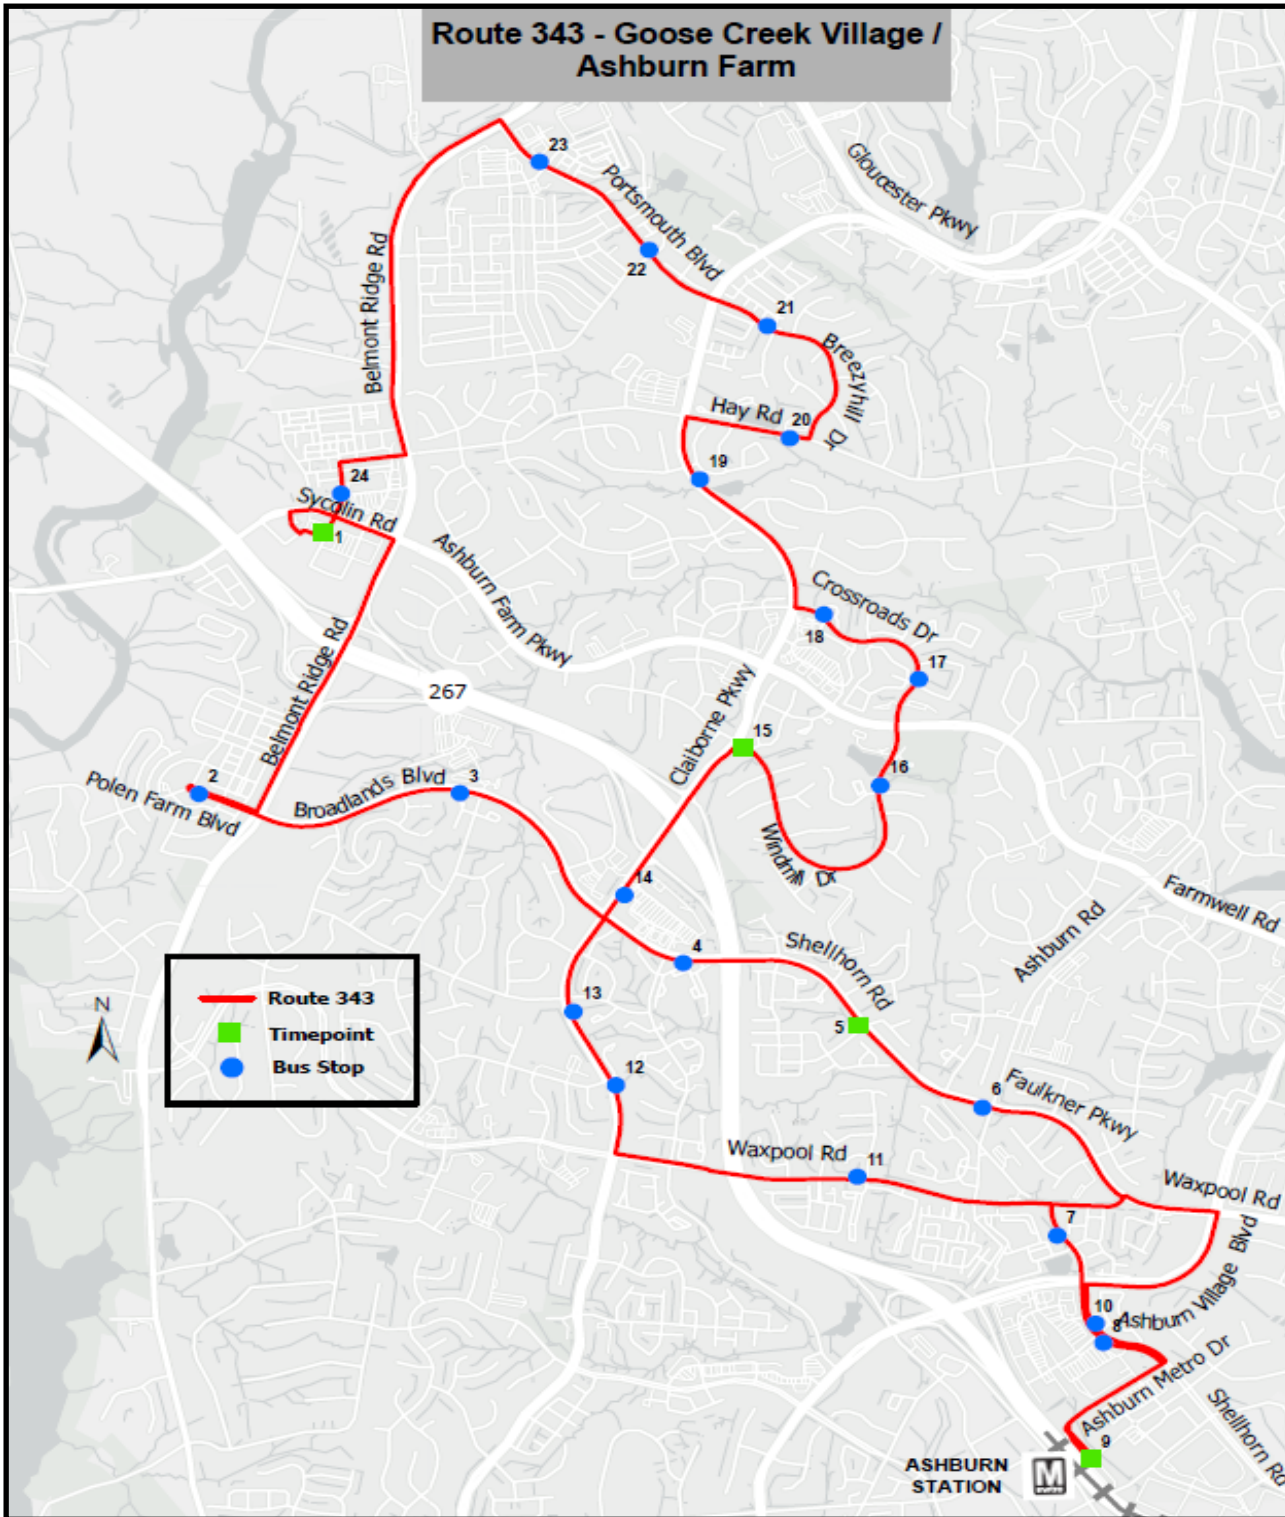

**Route 343 - Goose Creek Village /  
Ashburn Farm**

## Goose Creek & Ashburn Farm

# 343 Goose Creek & Ashburn Farm/Ashburn Metro Station

<b>Goose Creek Village Park &amp; Ride Lot</b> — 20785 Century Corner Drive, Ashburn 1	<b>Shellhorn Road &amp; Fullerton Street/Willow Breeze Square</b> 5	<b>Arrive Ashburn Metro Station North Bus Bay D</b>  9	<b>Depart Ashburn Metro Station North Bus Bay D</b>  9	<b>Windmill Drive &amp; Claiborne Pkwy</b> 15	<b>Goose Creek Village Park &amp; Ride Lot</b> — 20785 Century Corner Drive, Ashburn 1
---	--	---	---	--	---

BUS STOP NUMBER/BUS STOP NAME	
T R A V E L  D I R E C T I O N	1. Goose Creek Village Park & Ride Lot
	2. Polen Farm Blvd near circle
	3. Broadlands Blvd @ Chickacoan Trail Dr
	4. Broadlands Blvd @ Demott Dr
	5. Shellhorn Rd @ Fullerton St
	6. Faulkner Pkwy @ Ashburn Rd
	7. Shellhorn Rd @ High Rock Ter
	8. Shellhorn Rd @ Greenway Corporate Dr
	9. Ashburn Metro Station
	10. Shellhorn Rd @ Blossom Hill Ter
	11. Waxpool Rd @ Liverpool St
	12. Claiborne Pkwy @ Harvest Green Ter
	13. Claiborne Pkwy @ Vestals Gap Dr
	14. Claiborne Pkwy @ Broadlands Center Plaza
	15. Windmill Dr @ Claiborne Pkwy
	16. Windmill Dr @ Thistlewood Ct
	17. Crossroads Dr @ Blacksmith Sq South
	18. Crossroads Dr @ Pioneer Ridge Ter
	19. Claiborne Pkwy @ Chokeberry Sq
	20. Hay Rd near Ashburn Library
	21. Breezyhill Dr @ Alderleaf Ter
	22. Portsmouth Blvd @ Leier Pl
	23. Portsmouth Blvd @ Nightwatch St
	24. Naismith Ter @ Creek View Plaza
1. Goose Creek Village Park & Ride Lot	
 <b>Timepoint</b>	
Buses stop at all locations listed above.	