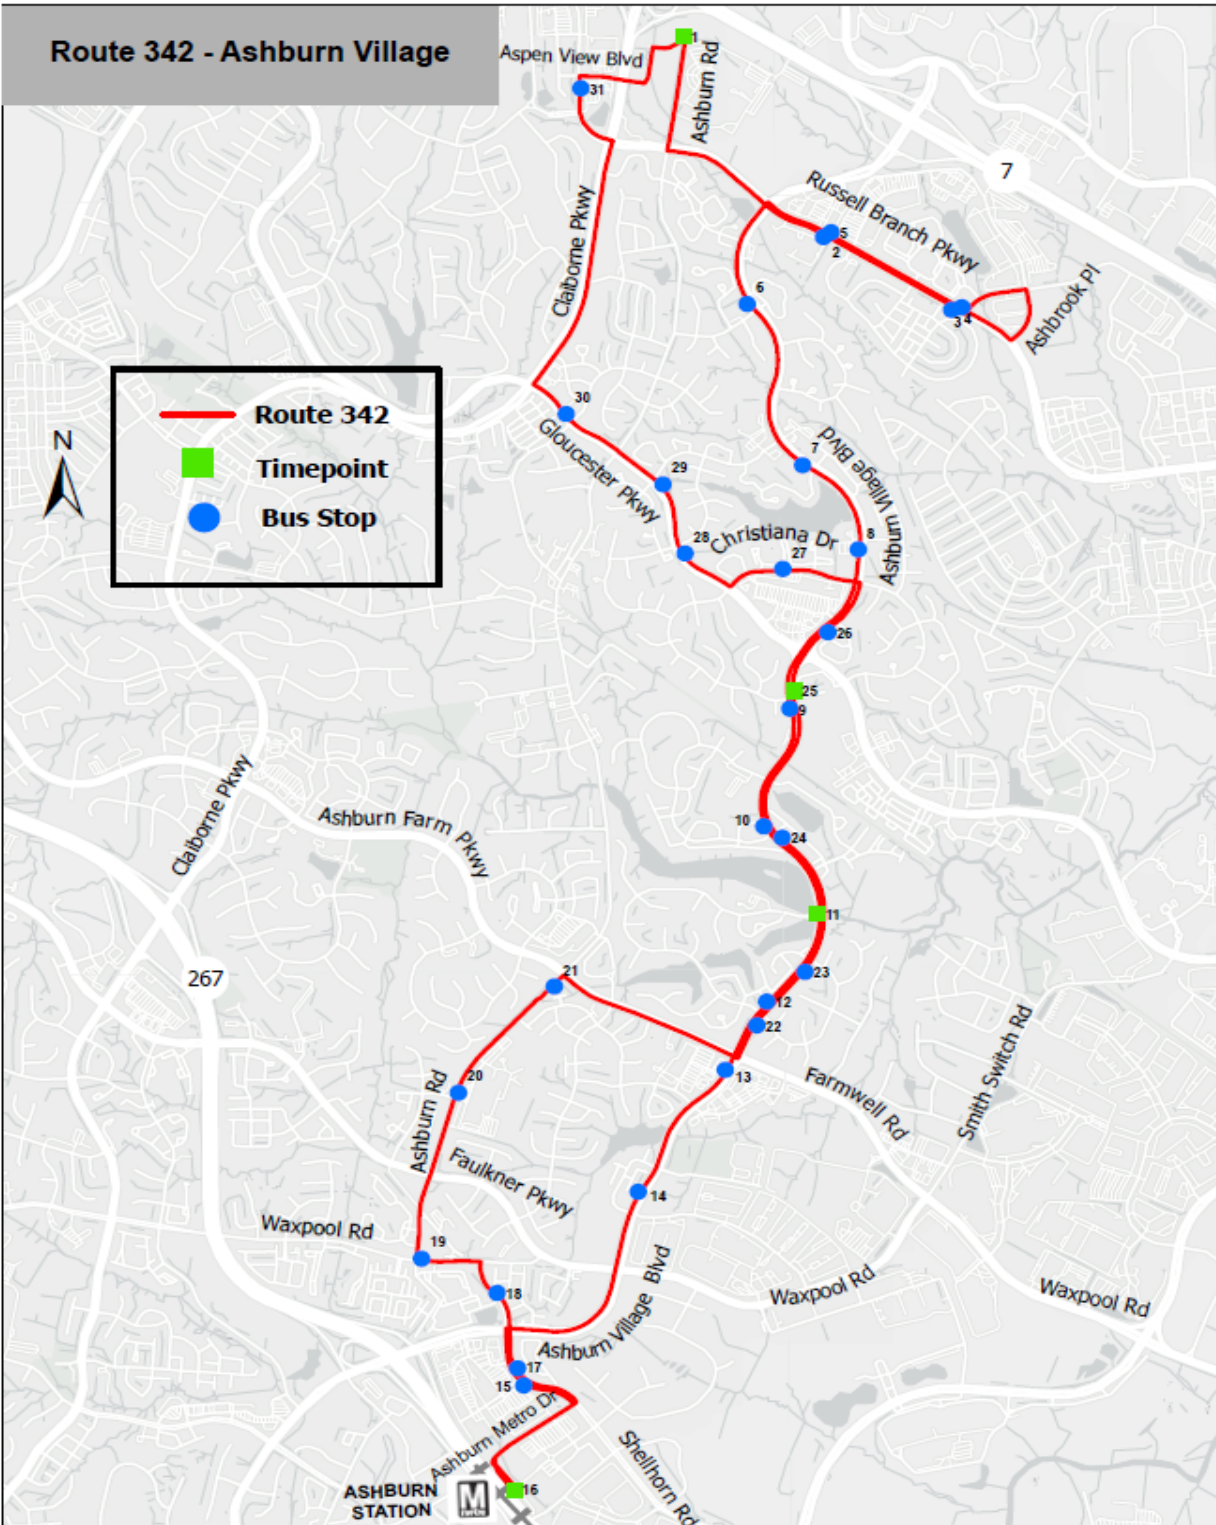

Route 342 - Ashburn Village

342

Effective May 1, 2023

Ashburn Village — Ashburn Metro Station

Weekday service only

For fares and important information
about the bus system, visit
loudoun.gov/riderinformation.

BUS STOP NUMBER/BUS STOP NAME	
TRAVEL DIRECTION	1. Ashburn Rd @ Ashburn Chase Apartments
	2. Russell Branch Pkwy near Waltonwood
	3. Russell Branch Pkwy @ Lumbee Way
	4. Russell Branch Pkwy @ Atwater Dr
	5. Russell Branch Pkwy @ Ashbrook Marketplace Plaza
	6. Ashburn Village Blvd @ Louisa Dr
	7. Ashburn Village Blvd @ Paget Ter
	8. Ashburn Village Blvd @ Ashburn Village Sports Pavilion
	9. Ashburn Village Blvd @ Tavern Dr
	10. Ashburn Village Blvd @ Bruceton Mills Circle
	11. Ashburn Village Blvd @ Cheltenham Circle North
	12. Ashburn Village Blvd @ Cheltenham Circle South
	13. Ashburn Village Blvd @ Farmwell Rd
	14. Ashburn Village Blvd @ Romans Dr South
	15. Shellhorn Rd @ Greenway Corporate Dr
	16. Ashburn Metro Station
	17. Shellhorn Rd @ Blossom Hill Ter
	18. Shellhorn Rd @ Ryan Park Ter
	19. Waxpool Rd & Ashburn Rd
	20. Ashburn Rd @ Broad Run High School
	21. Ashburn Rd @ Farmwell Rd/Ashburn Farm Pkwy
	22. Ashburn Village Blvd @ Fultonham Circle South
	23. Ashburn Village Blvd @ Fultonham Circle North
	24. Ashburn Village Blvd @ Mossy Glenn Ter
	25. Ashburn Village Blvd @ Mistletoe Ter
	26. Ashburn Village Blvd @ Apollo Ter
	27. Christiana Dr @ Cornstalk Ter
	28. Gloucester Pkwy @ Ringold Dr
	29. Gloucester Pkwy @ Fincastle Dr
	30. Gloucester Pkwy @ Laurel Ridge Dr
	31. Russell Branch Pkwy @ Aspen View Blvd
Timepoint	
Buses stop at all locations listed above.	