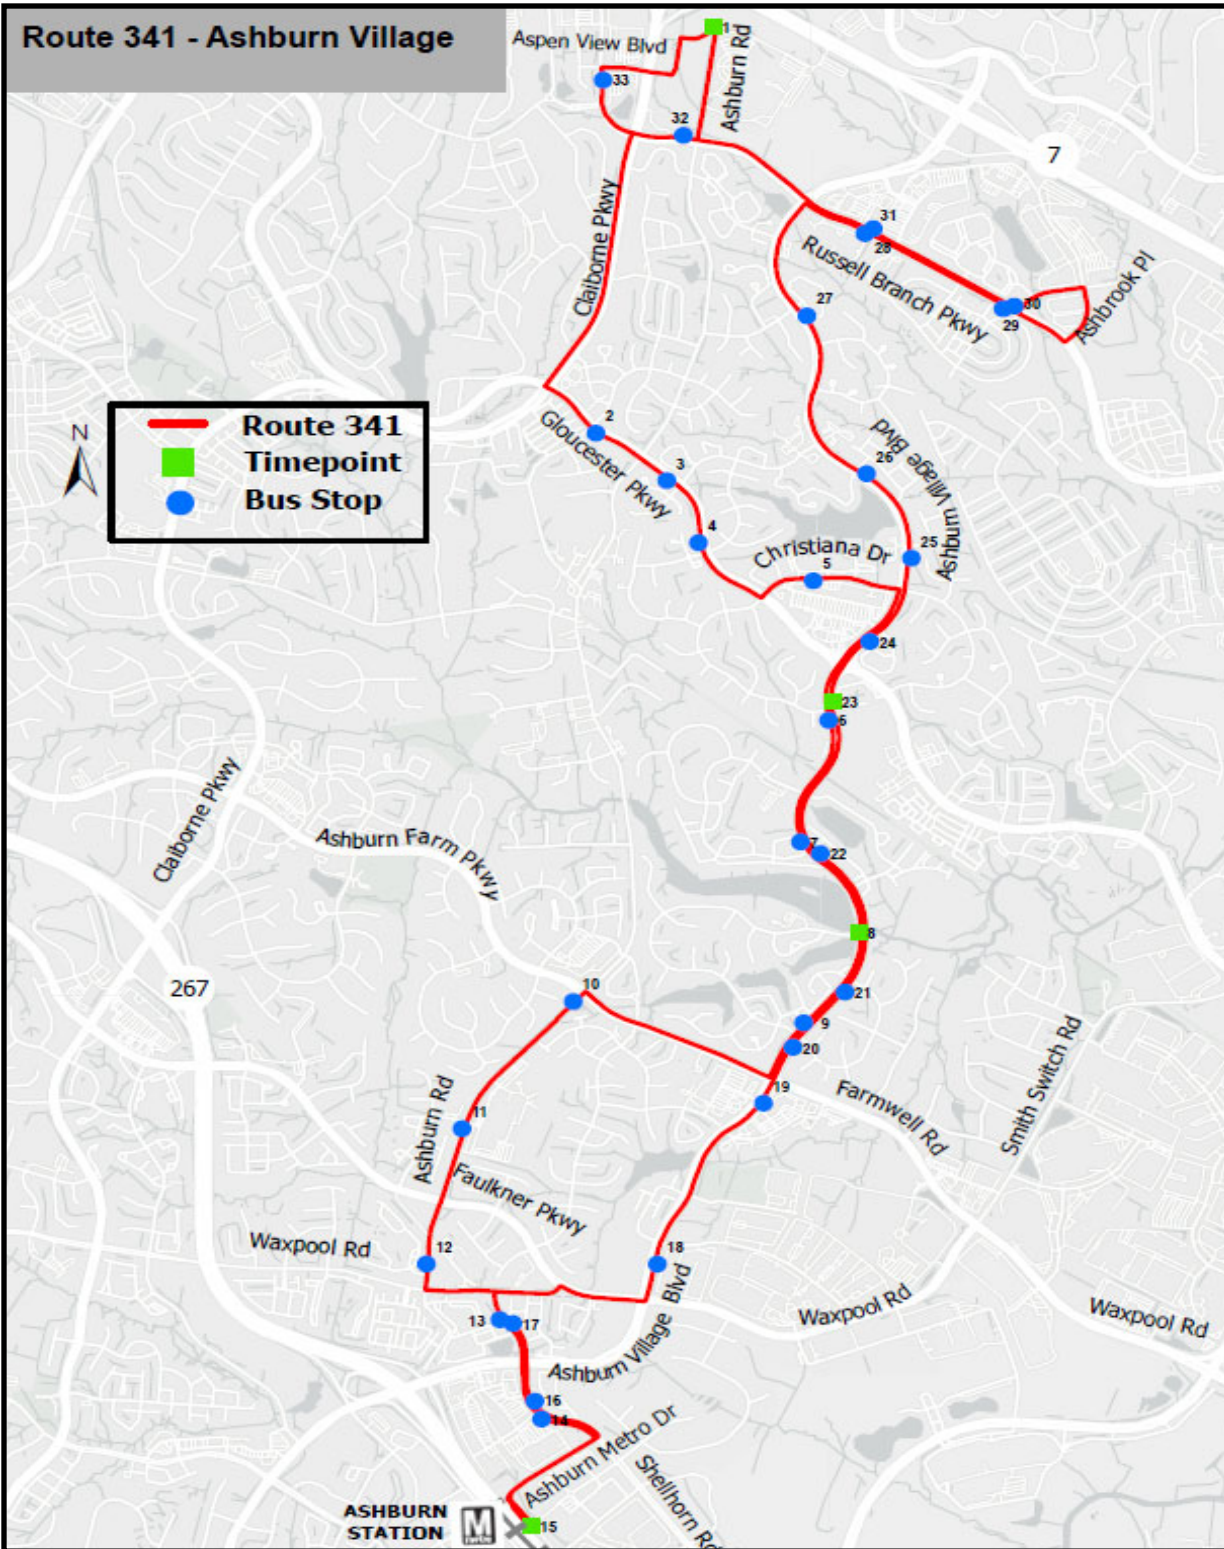

Route 341 - Ashburn Village

341

Effective May 1, 2023

Ashburn Village

Ashburn Metro Station

Weekday service only

For fares and important information about the bus system, visit loudoun.gov/riderinformation.

BUS STOP NUMBER/BUS STOP NAME

T R A V E L D I R E C T I O N	1. Ashburn Rd @ Ashburn Chase Apartment 
	2. Gloucester Pkwy @ Deerview Dr
	3. Gloucester Pkwy @ Amity Pl
	4. Gloucester Pkwy @ Grottoes Dr
	5. Christiana Dr @ Cornstalk Ter
	6. Ashburn Village Blvd @ Tavern Dr
	7. Ashburn Village Blvd @ Bruceton Mills Circle
	8. Ashburn Village Blvd @ Cheltenham Circle North 
	9. Ashburn Village Blvd @ Cheltenham Circle South
	10. Ashburn Rd @ Farmwell Rd/Ashburn Farm Pkwy
	11. Ashburn Rd @ Suzanne Hope Way
	12. Ashburn Rd @ Epsom Ter
	13. Shellhorn Rd @ High Rock Ter
	14. Shellhorn Rd @ Greenway Corporate Dr
	15. Ashburn Metro Station 
	16. Shellhorn Rd @ Blossom Hill Ter
	17. Shellhorn Rd @ Ryan Park Ter
	18. Ashburn Village Blvd @ Red Rum Dr
	19. Ashburn Village Blvd @ Farmwell Rd
	20. Ashburn Village Blvd @ Fultonham Circle South
	21. Ashburn Village Blvd @ Fultonham Circle North
	22. Ashburn Village Blvd @ Mossy Glenn Ter
	23. Ashburn Village Blvd @ Mistletoe Ter 
	24. Ashburn Village Blvd @ Apollo Ter
	25. Ashburn Village Blvd @ Pavilion Pkwy
	26. Ashburn Village Blvd @ Quiet Walk Ter
	27. Ashburn Village Blvd @ Gala Circle
	28. Russell Branch Pkwy near Waltonwood
	29. Russell Branch Pkwy @ Lumbee Way
	30. Russell Branch Pkwy @ Atwater Dr
	31. Russell Branch Pkwy @ Ashbrook Marketplace Plaza
	32. Russell Branch Pkwy @ Ashburn Rd
	33. Russell Branch Pkwy @ Aspen View Blvd

Timepoint

Buses stop at all locations listed above.