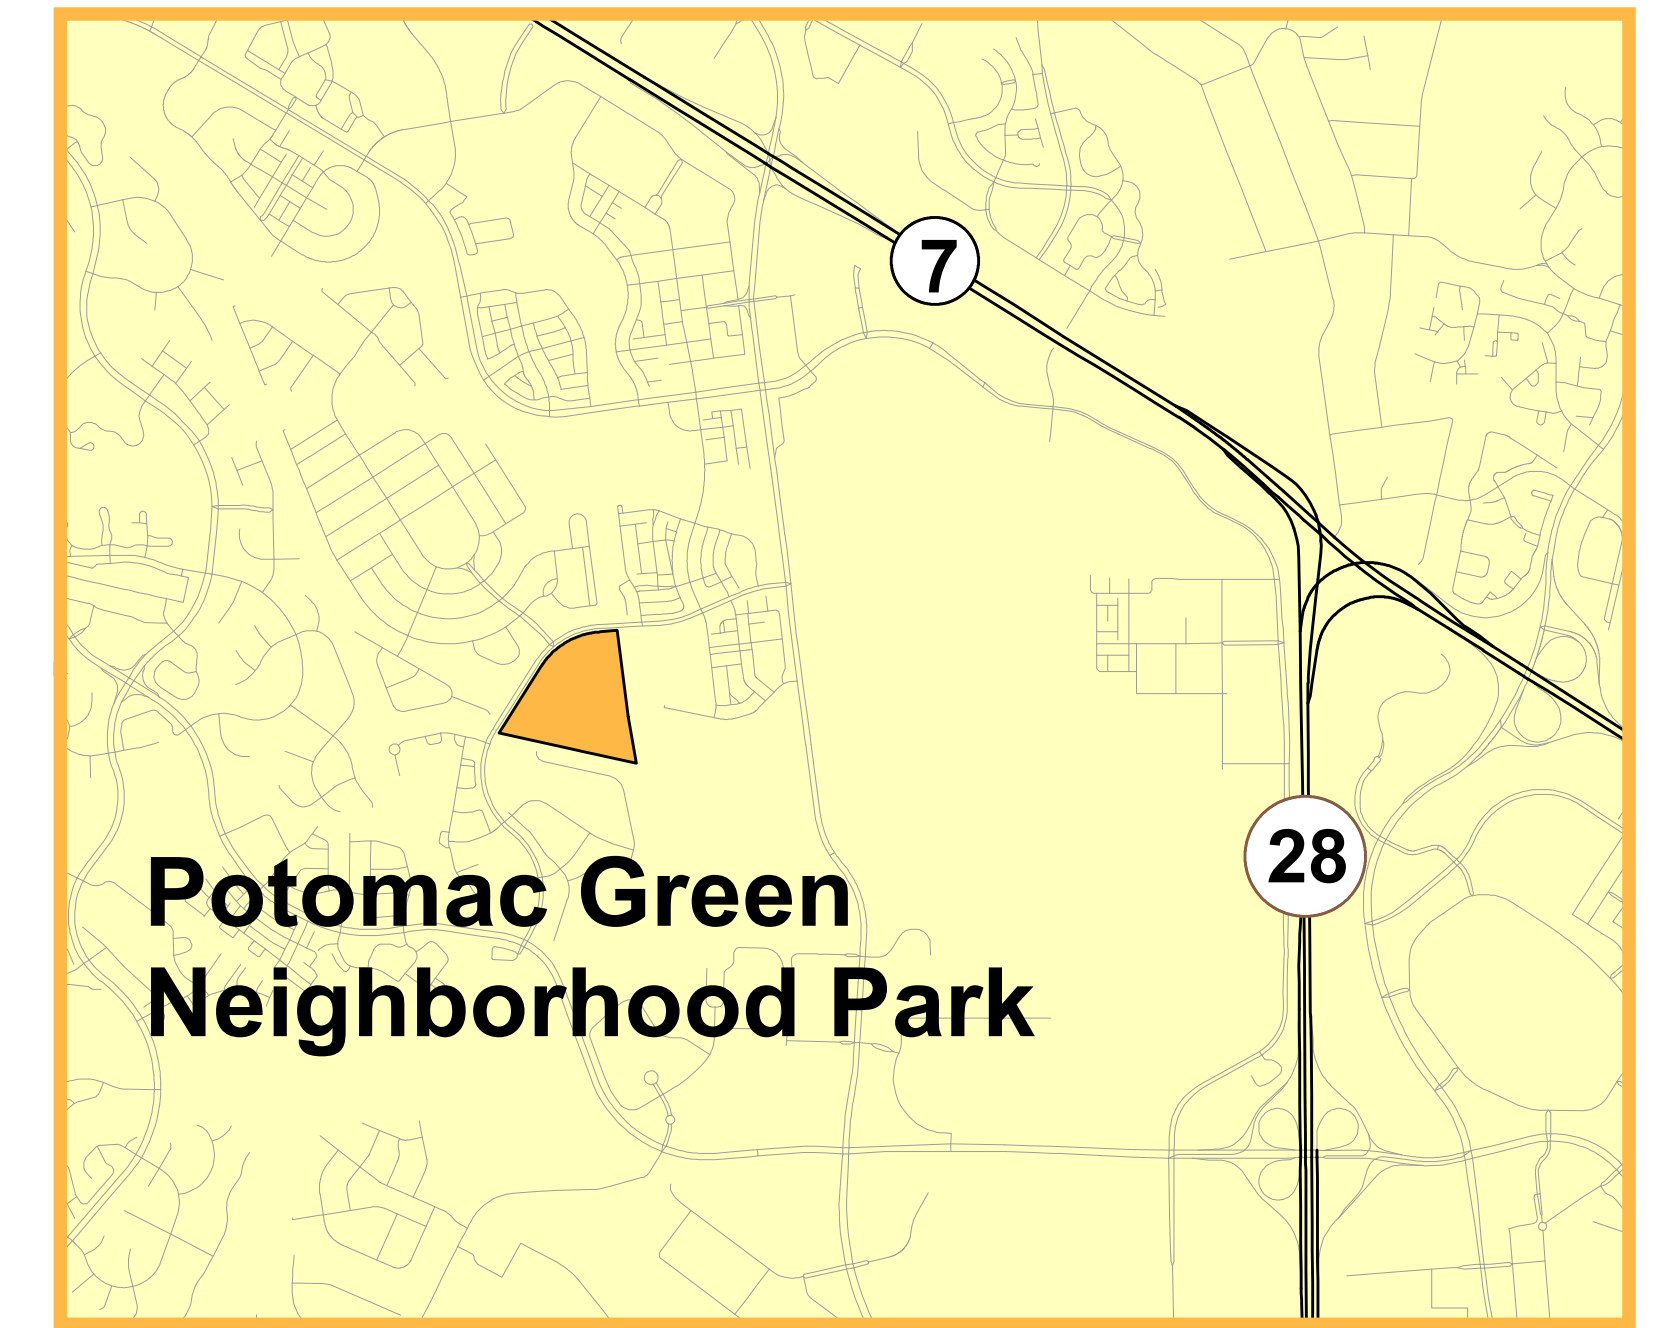

# Potomac Green Neighborhood park

20750 Marblehead Drive  
Ashburn, VA 20147

Phone: (703) 777-0343

Park Hours: Dawn to Dusk\*

Potomac Green  
Neighborhood Park

Surrounding Area

### Park Features

Parking