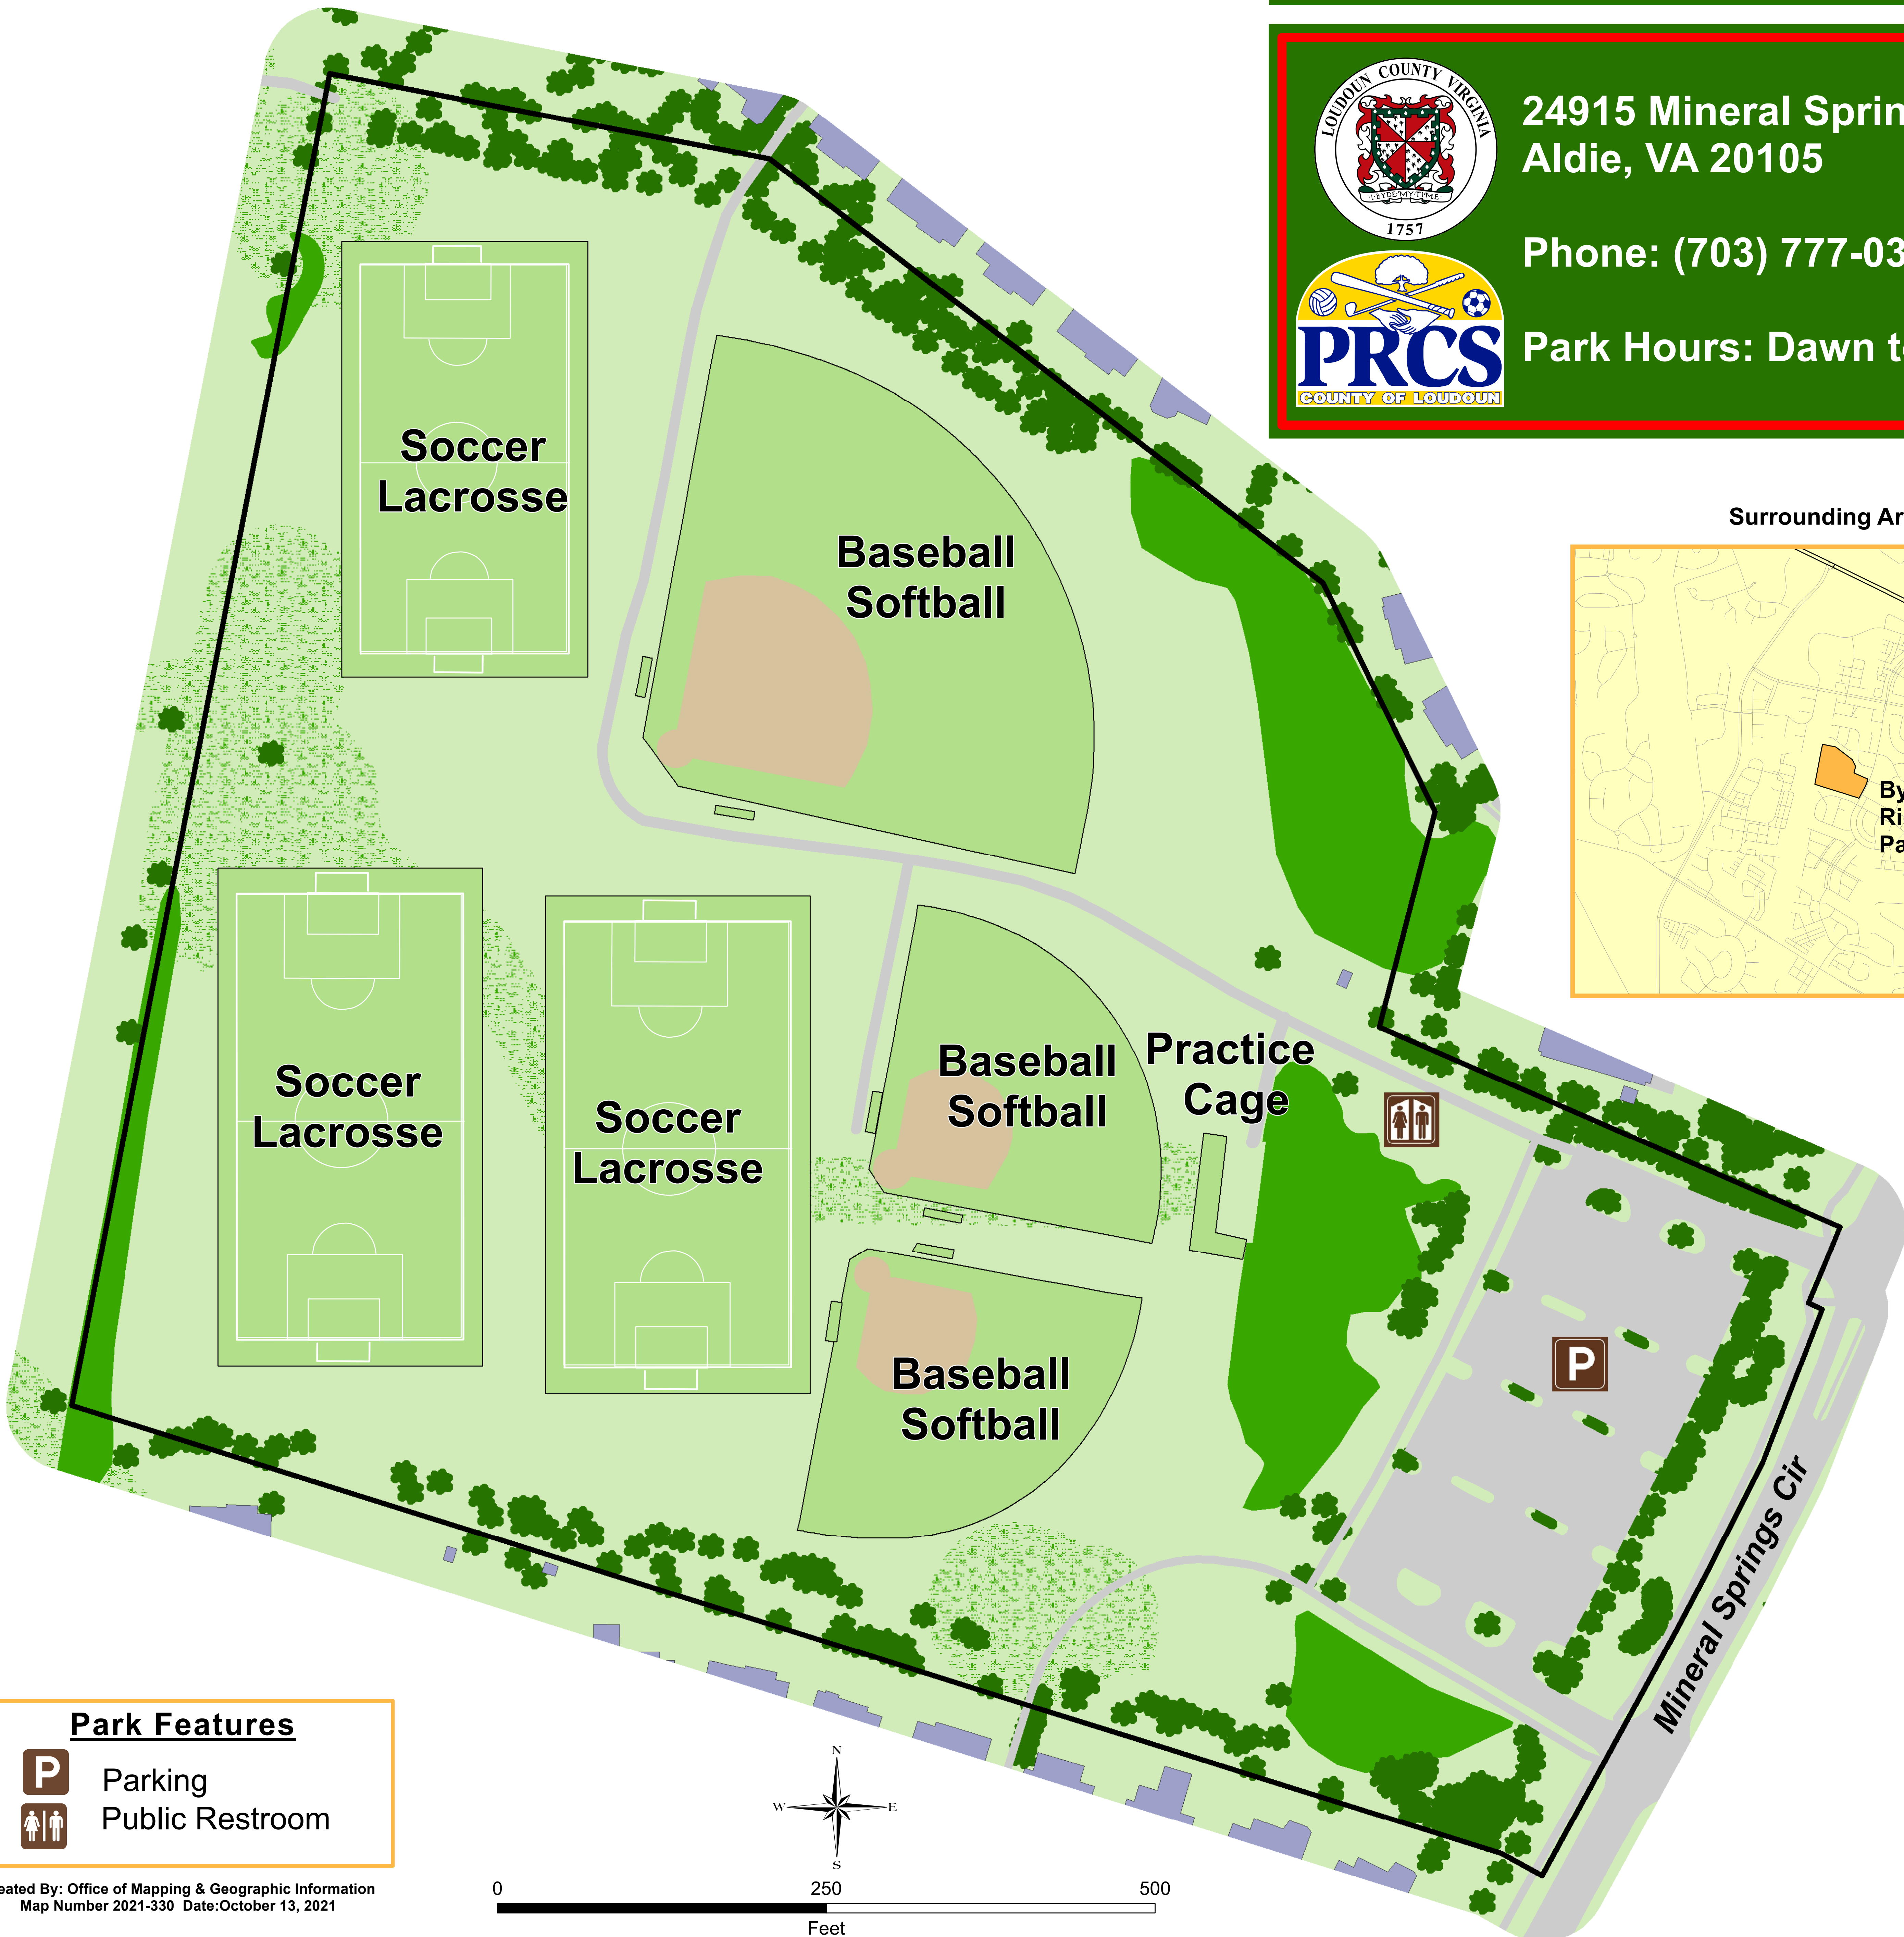

# Byrne's Ridge Park

24915 Mineral Springs Circle  
Aldie, VA 20105

Phone: (703) 777-0343

Park Hours: Dawn to Dusk

**Park Features**

- Parking
- Public Restroom