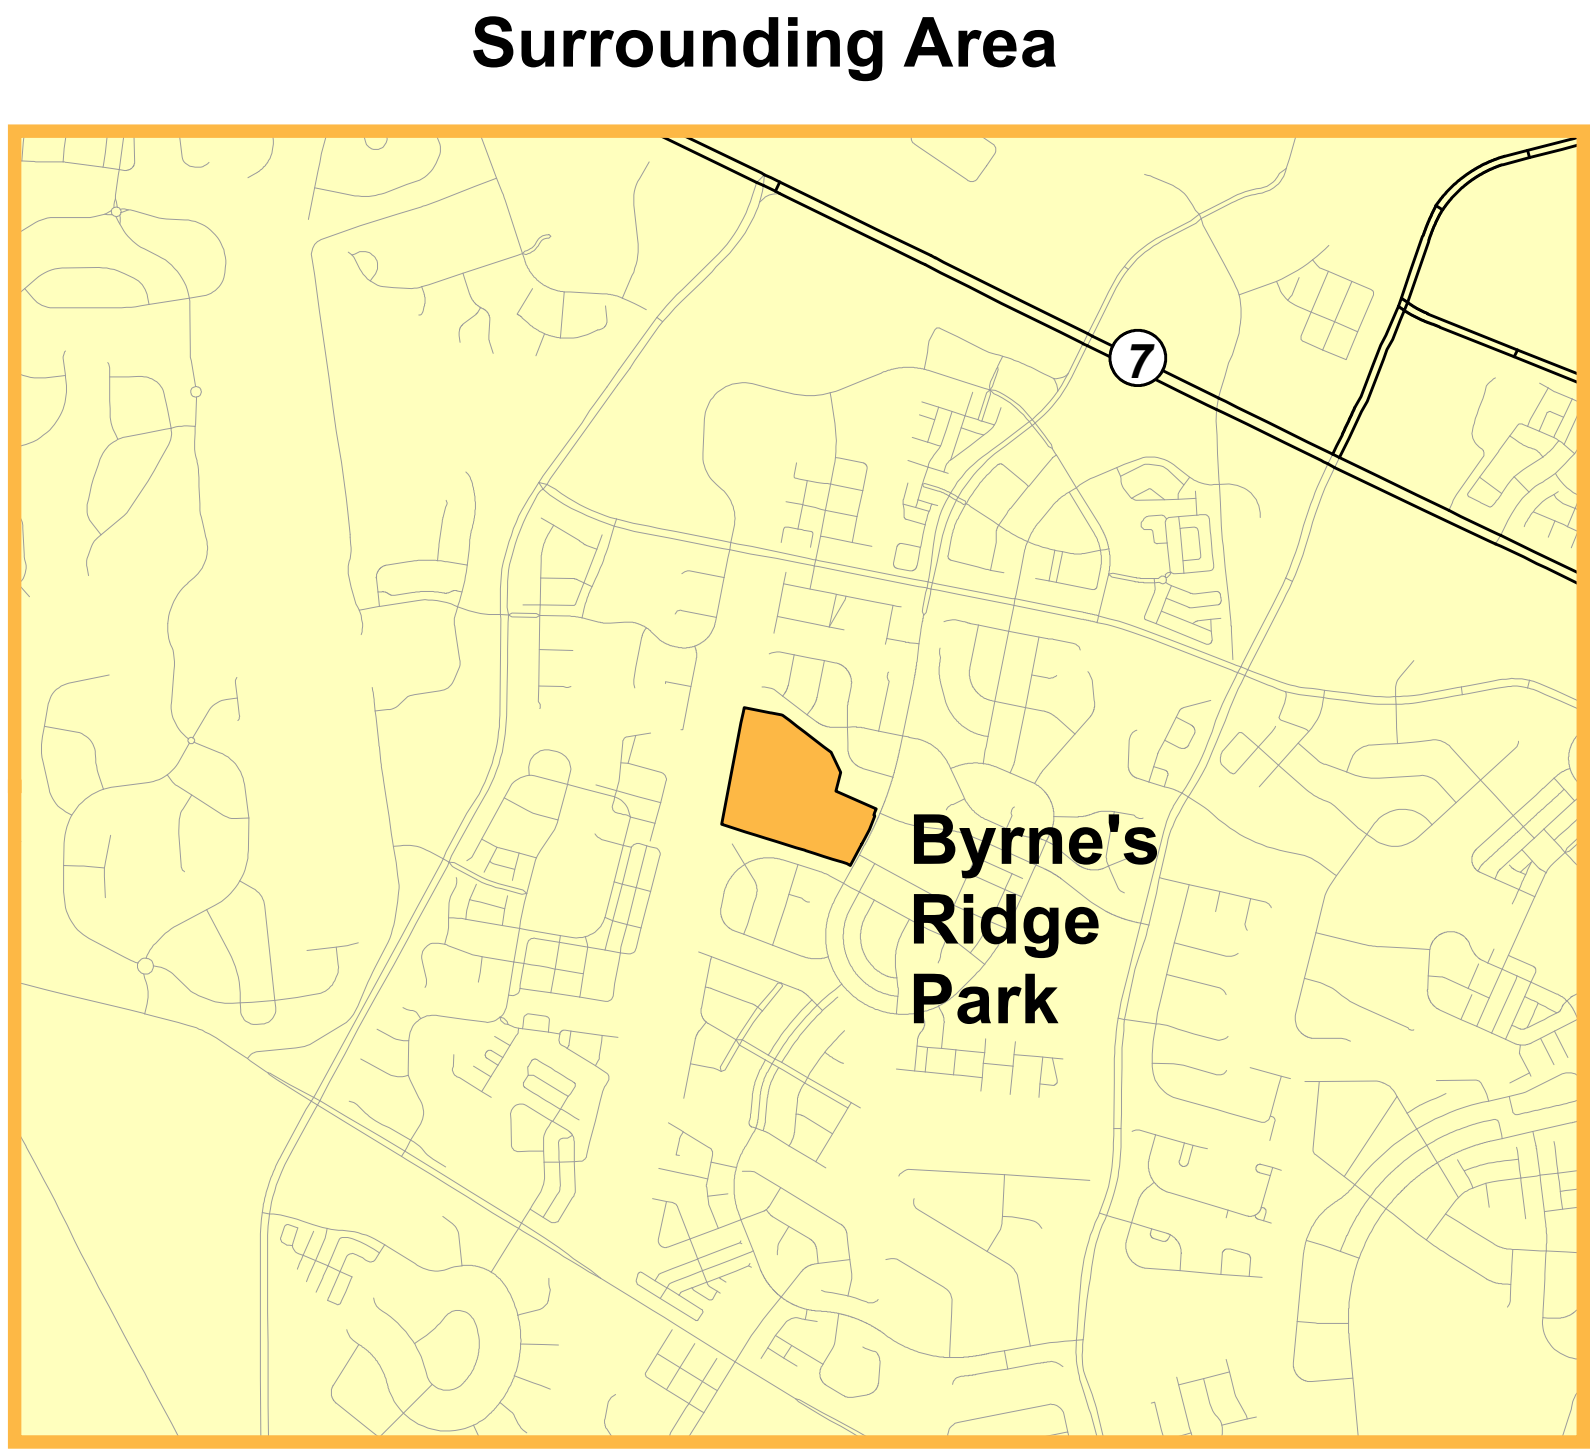

# Byrne's Ridge Park

24915 Mineral Springs Circle  
Aldie, VA 20105

Phone: (703) 777-0343

Park Hours: Dawn to Dusk

**Park Features**

- Parking
- Public Restroom