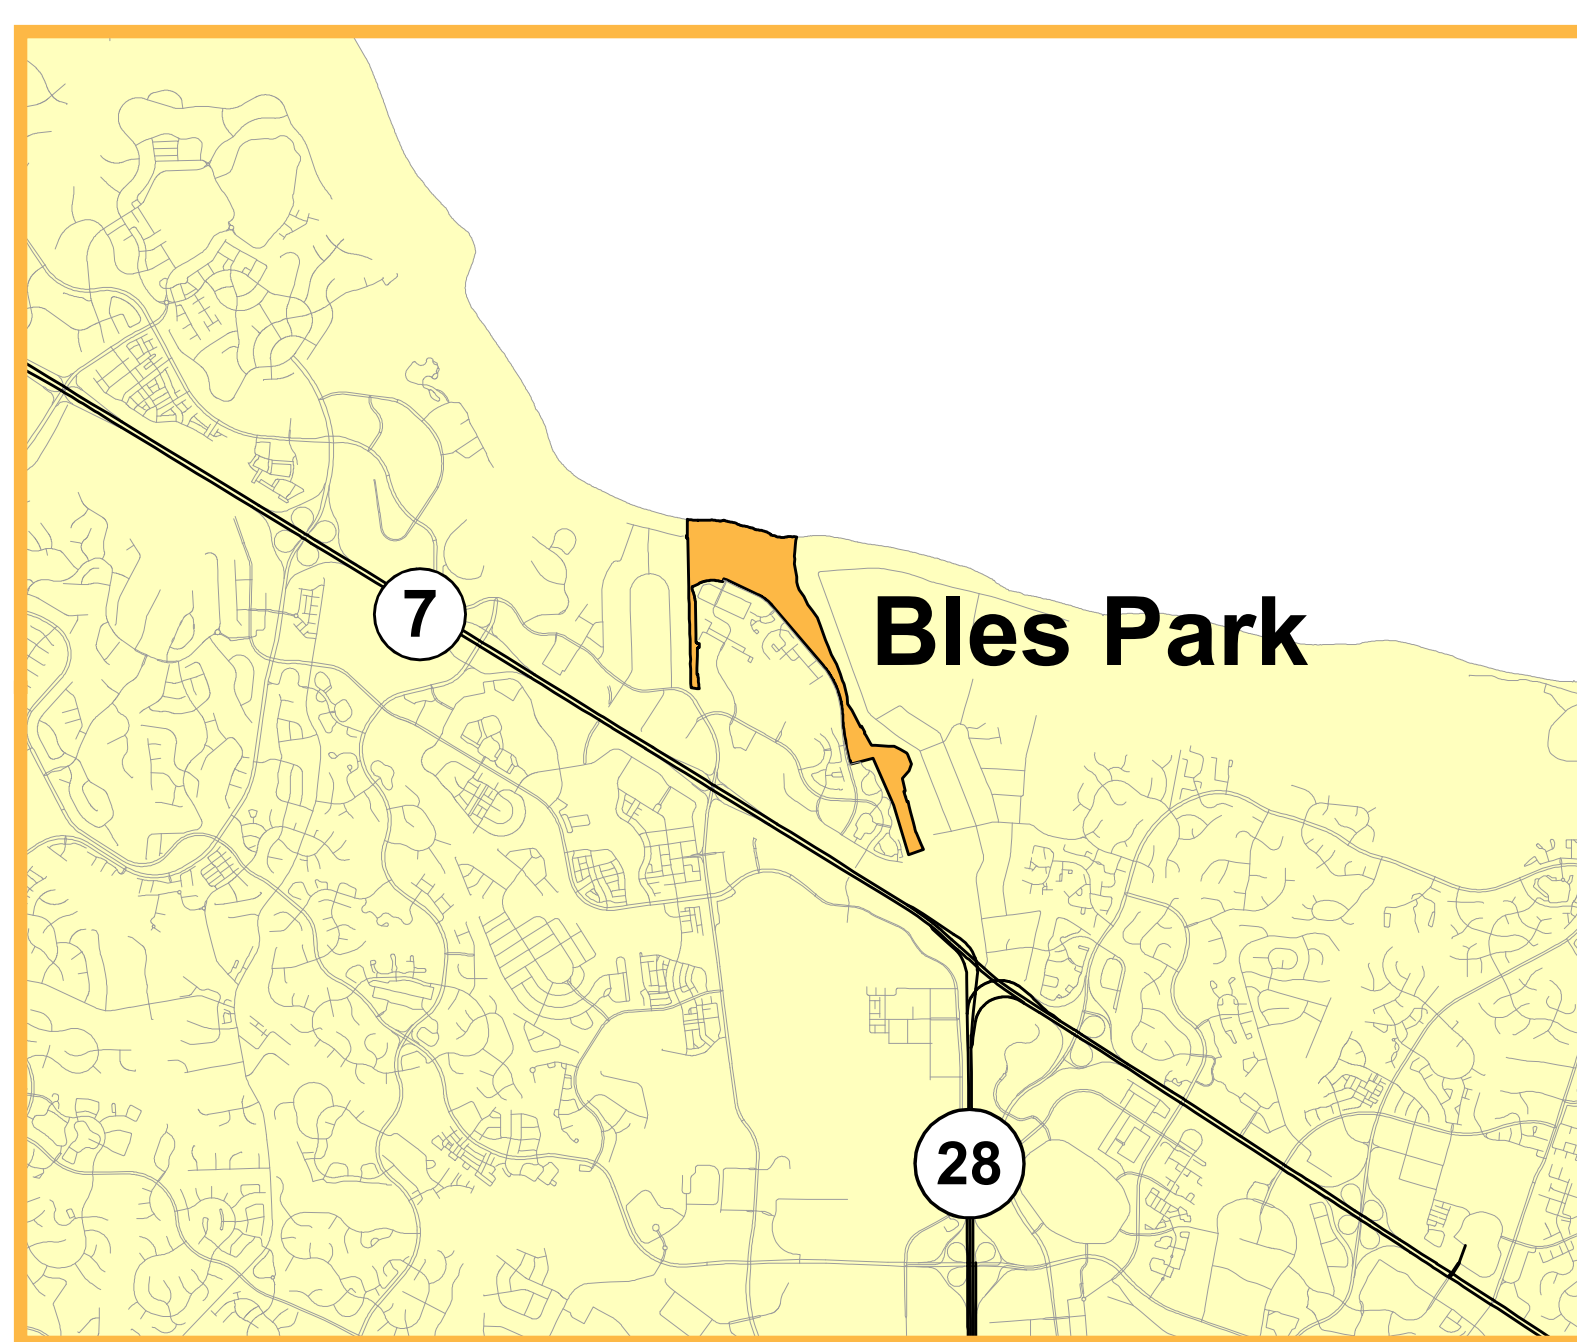

Bles Park

44830 Bles Park Drive
Ashburn, VA 20147

Phone: (703) 737-8894

Park Hours: Dawn to Dusk

Surrounding Area

Park Features

- Playground
- Parking
- Fishing
- Public Restroom
- Hiking Trail

Created By: Office of Mapping & Geographic Information
Map Number 2021-325 Date: October 12, 2021