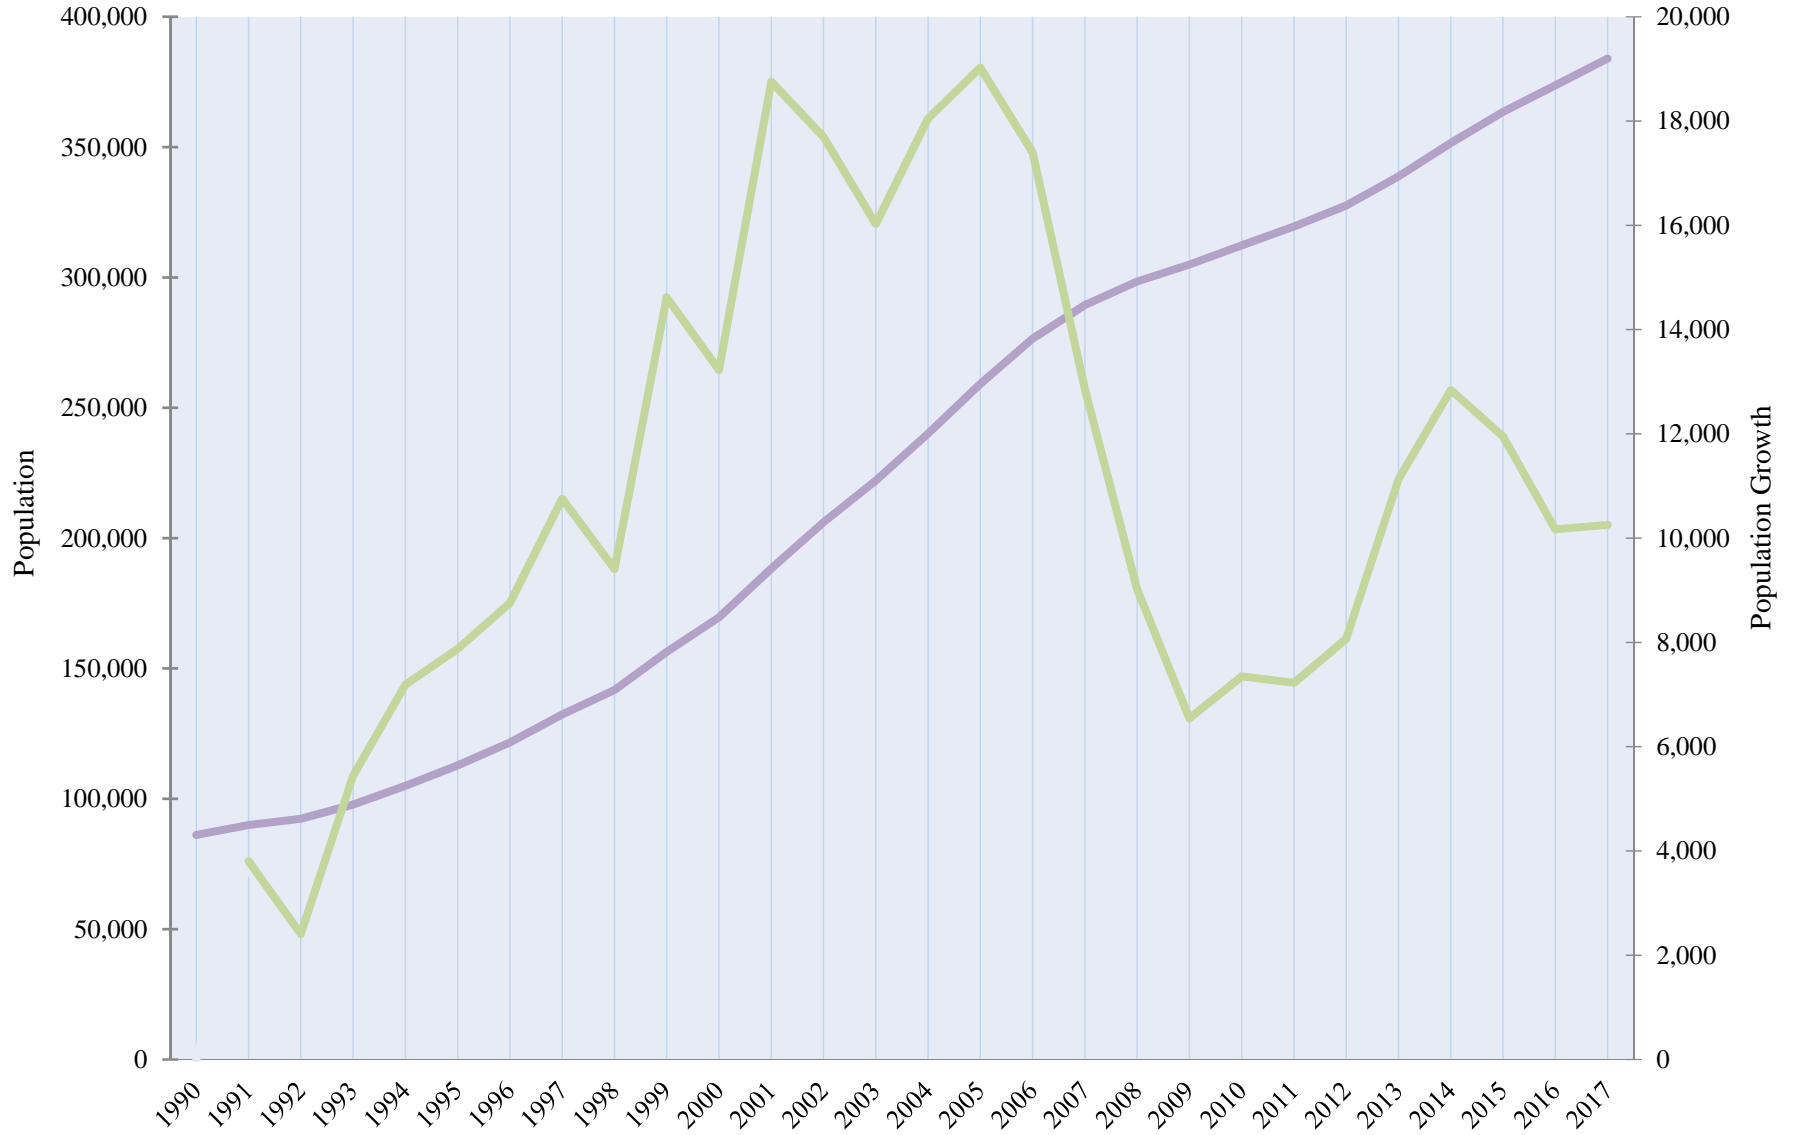

**LOUDOUN COUNTY POPULATION:  
2017 ESTIMATE SERIES**

**Annual Population - 1990 to 2017**

	<b>Population</b>	<b>Annual Growth #</b>	<b>Annual Growth %</b>
1990 actual	86,129	--	--
1991 estimate	89,931	3,802	4.4%
1992 estimate	92,337	2,406	2.7%
1993 estimate	97,779	5,442	5.9%
1994 estimate	104,966	7,187	7.4%
1995 estimate	112,843	7,877	7.5%
1996 estimate	121,596	8,753	7.8%
1997 estimate	132,349	10,753	8.8%
1998 estimate	141,756	9,407	7.1%
1999 estimate	156,374	14,618	10.3%
2000 actual	169,599	13,225	8.5%
2001 estimate	188,355	18,756	11.1%
2002 estimate	206,050	17,696	9.4%
2003 estimate	222,075	16,024	7.8%
2004 estimate	240,123	18,048	8.1%
2005 estimate	259,146	19,023	7.9%
2006 estimate	276,542	17,397	6.7%
2007 estimate	289,397	12,855	4.6%
2008 estimate	298,420	9,023	3.1%
2009 estimate	304,964	6,544	2.2%
2010 actual	312,311	7,347	2.4%
2011 estimate	319,537	7,226	2.3%
2012 estimate	327,605	8,068	2.5%
2013 estimate	338,733	11,128	3.4%
2014 estimate	351,573	12,840	3.8%
2015 estimate	363,524	11,951	3.4%
2016 estimate	373,694	10,170	2.8%
2017 estimate	383,948	10,254	2.7%

Sources:

Actuals: U.S. Census Bureau, Decennial Census.

Estimates: Loudoun County Department of Planning and Zoning, April 24, 2017 Estimate Series.

Note: The reference date for all data is April 1 of the given year.

### Population Trend 1990 to 2016, Loudoun County

Sources: U.S. Census Bureau, 1990, 2000, and 2010 Census; Loudoun County Department of Planning and Zoning, April 24, 2017 Estimate Series.

Population Growth

**LOUDOUN COUNTY POPULATION:  
DECENNIAL CENSUS**

**Decennial Population - 1940 to 2010**

	<b>Population</b>	<b>Decennial Growth #</b>	<b>Decennial Growth %</b>
1940 actual	20,291	--	--
1950 actual	21,147	856	4.2%
1960 actual	24,549	3,402	16.1%
1970 actual	37,150	12,601	51.3%
1980 actual	57,427	20,277	54.6%
1990 actual	86,129	28,702	50.0%
2000 actual	169,599	83,470	96.9%
2010 actual	312,311	142,712	84.1%