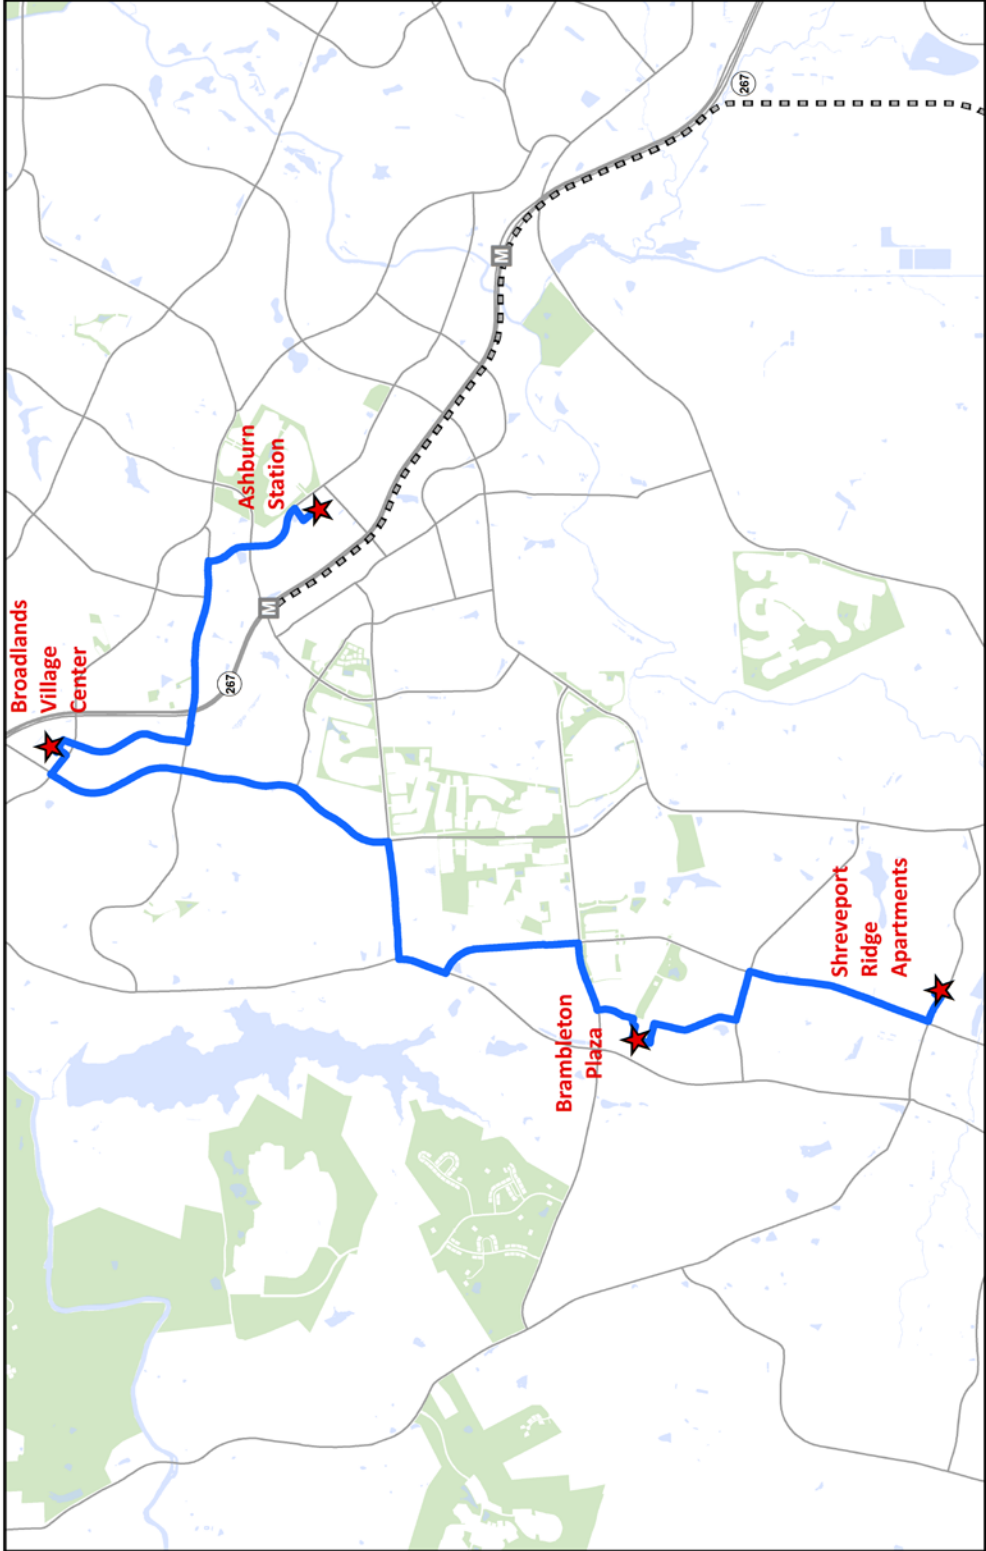

DRAFT

Route		63 Brambleton Circulator	
		Current	Proposed
From		-	Shreveport Ridge Apartments
To		-	Ashburn Metro Station
Span	Weekday	-	7:00 AM – 8:00 PM
	Saturday		
	Sunday		
Frequency (Minutes)	Weekday	Early	
		Peak	40
		Midday	40
		Evening	40
		Late Night	
	Saturday		
	Sunday		
	Daily Rev. Hours	Weekday	0
Saturday			
Sunday			
Peak Vehicles		0	1
Annual Operating Cost			
Description of Change		For FY2020, new route that will connect to Ashburn Metrorail station and also serve Brambleton Plaza and the Woods at Brambleton.	
Justification for Change		Provide connection to Metrorail and local shopping from rapidly growing area.	

Preliminary, pending community engagement and review

Route 63, Brambleton Circulator

Brambleton Circulator Metrorail

- 63
- Silver Line Phase 2
- Future Metrorail Stations