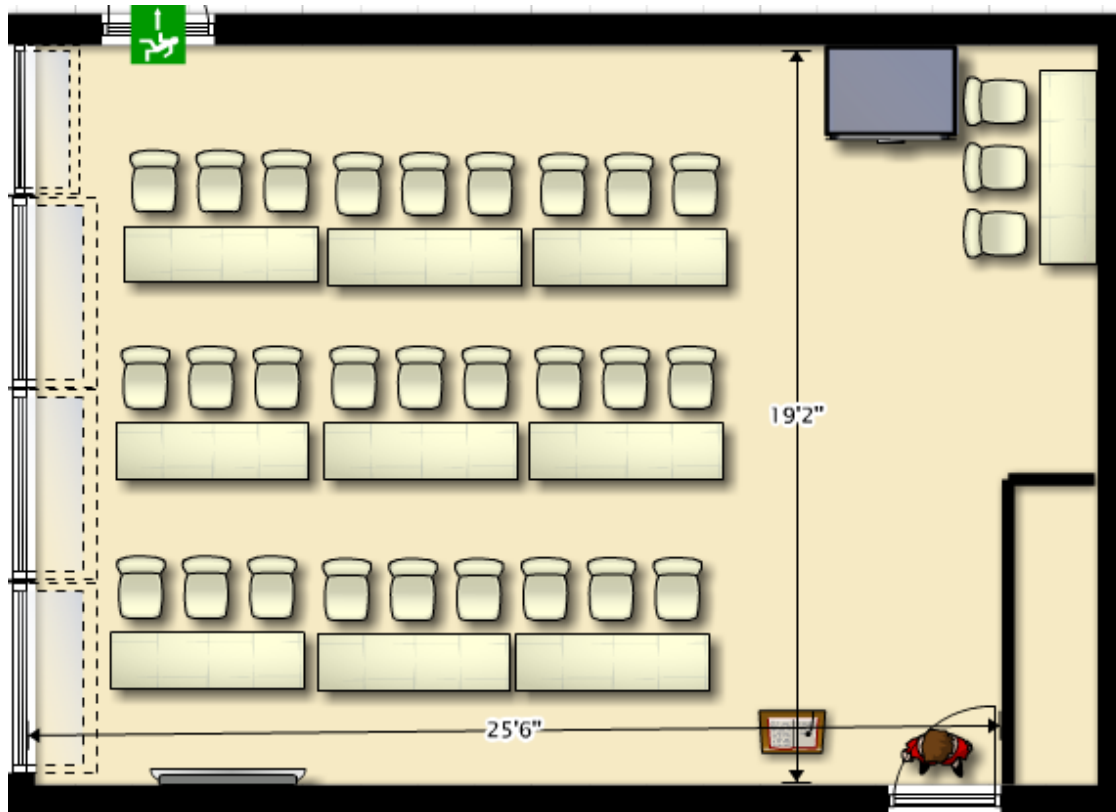

# Douglass Community Center PE Classroom

**Maximum  
Occupancy—27**

**Tables Included: 9**

**Chairs Included: 27**

**Rate per hour Commercial: \$38**

**Rate per hour Non-Commercial: \$20**