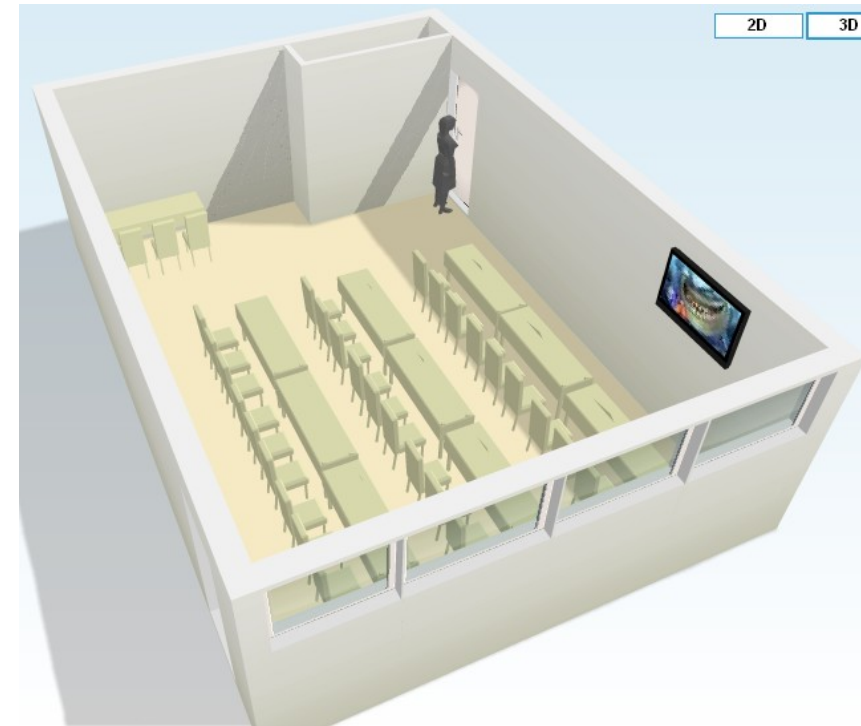

# Douglass Community Center PE Classroom

**Maximum  
Occupancy—27**

**Tables Included: 9**

**Chairs Included: 27**

**Rate per hour Commercial: \$38**

**Rate per hour Non-Commercial: \$20**