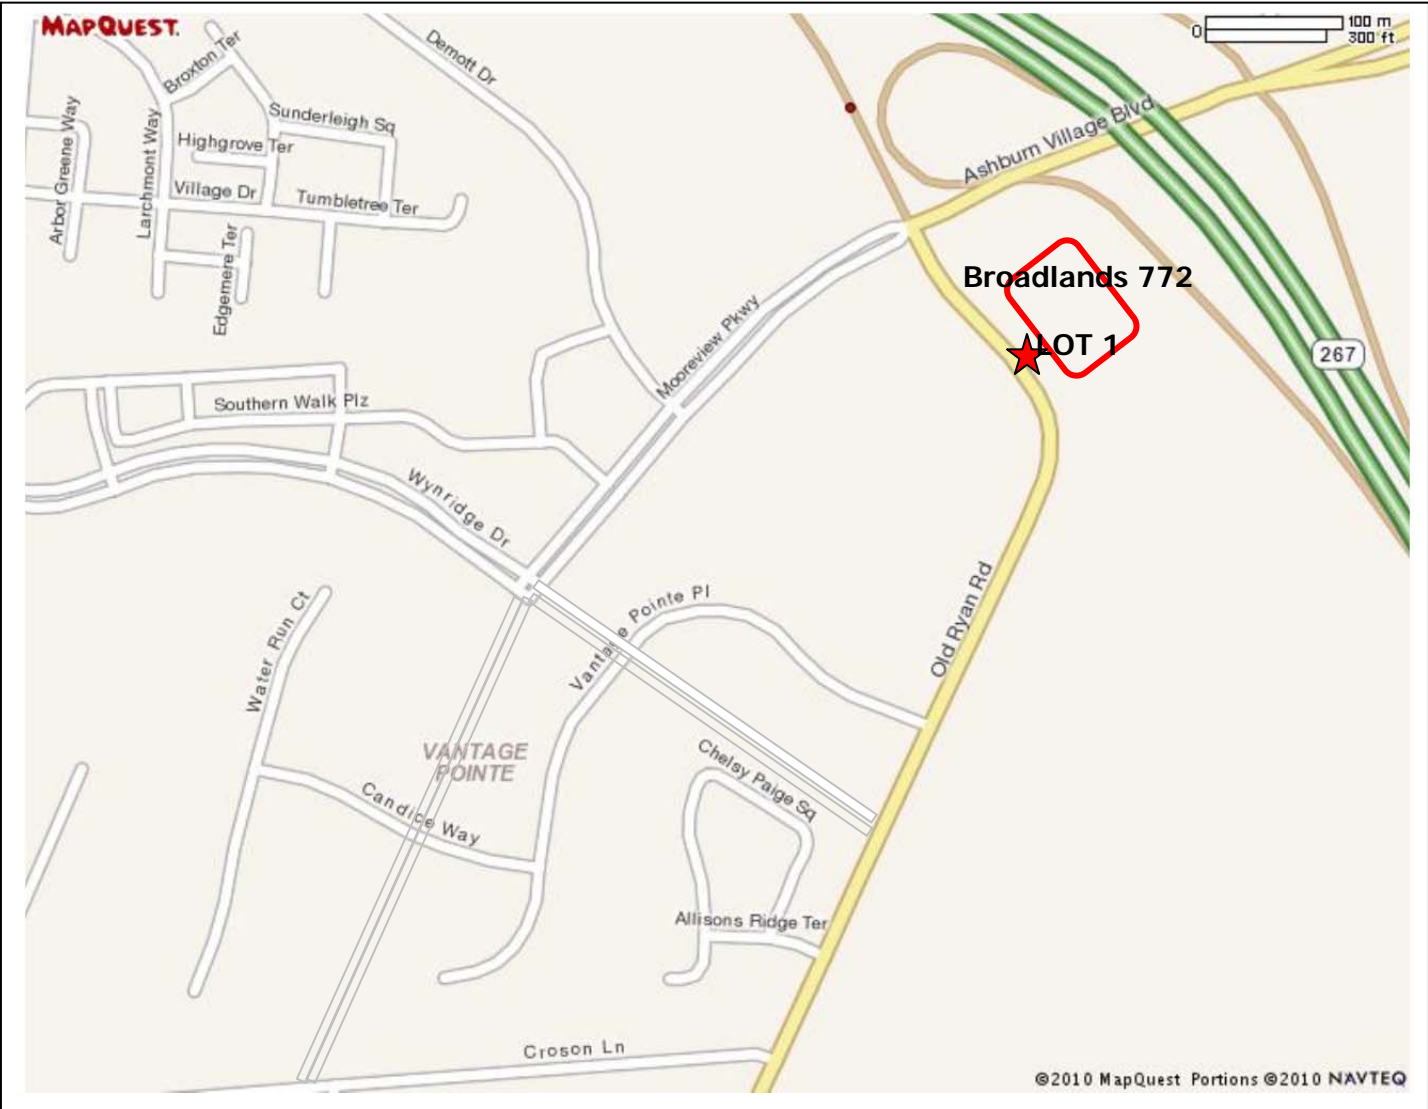

**ROADLANDS 772 PARK & RIDE LOT**  
**near the intersection of Route 267 and Ashburn Village Blvd**

**LOT 1 – Broadlands South** - pick up location is on Old Ryan Road at the entrance to the park & ride lot.

While the Loudoun County Sheriff's deputies randomly patrol and perform checks in our lots, parking is at your own risk. Loudoun County is not liable for any theft, towing, or vandalism that may occur while your vehicle is parked at any of the County park & ride lots. Overnight parking is not permitted.