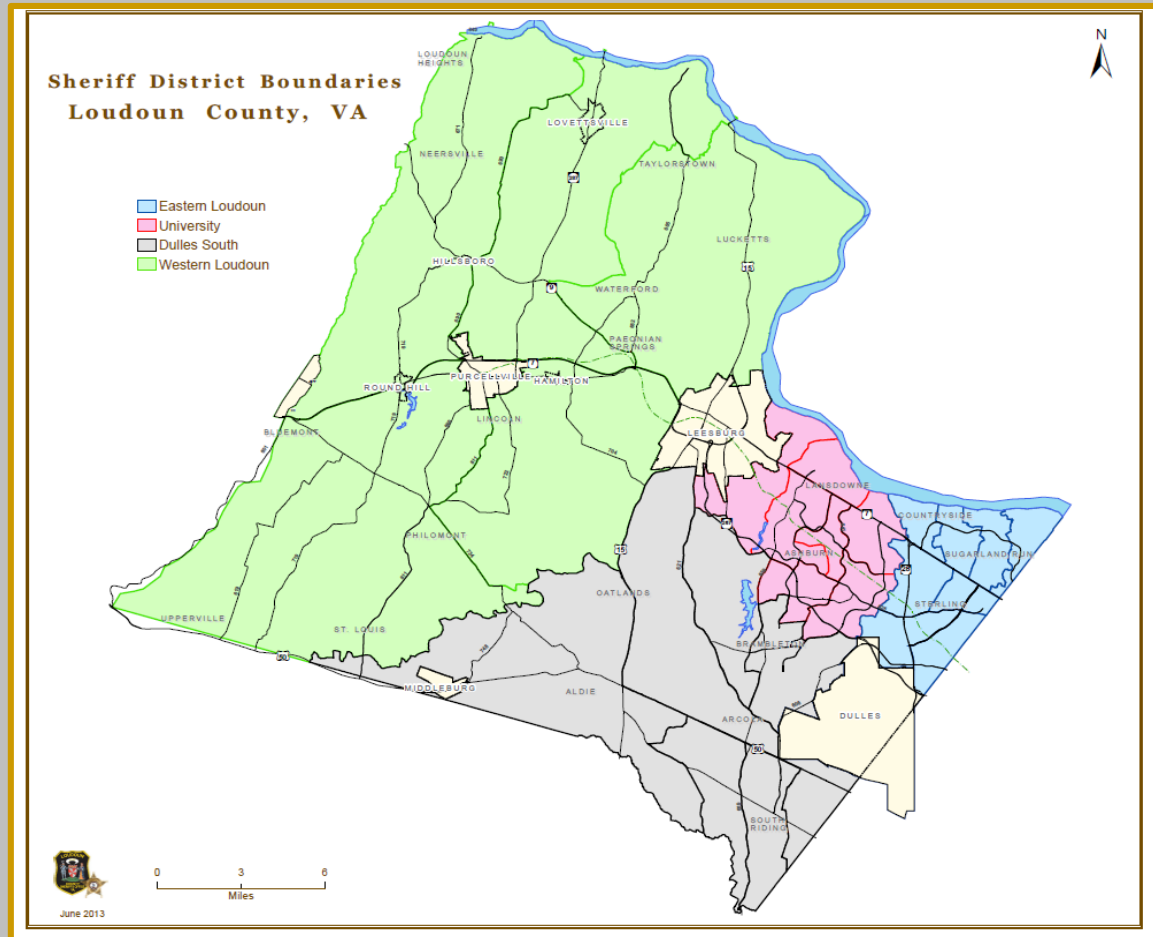

Loudoun County Sheriff's Office Station Populations

WESTERN LOUDOUN STATION

POPULATION: 54,306

CALLS FOR SERVICE: 18,484*

Eastern Loudoun Station

Population: 86,592

Calls for Service: 36,466*

Ashburn Station

Population: 99,945

Calls for Service: 35,786*

Dulles South Station

Population: 125,955

Calls for Service: 25,698*

*CFS dates: 01/01 - 09/30/2020

** 2019 Loudoun County Department of Management & Budget

** (NOTE: Populations shown do not include the Town of Leesburg, Town of Purcellville, and the Town of Middleburg).

Significant Incidents

During the overnight hours between June 23-24, more than twenty (20) residents of the town of Purcellville and Western Loudoun reported their vehicles had been entered* and items were stolen.

Additionally one resident reported his vehicle had been stolen. (This vehicle was recovered October 18.)

One suspect has been arrested with 40 counts of various related charges. The same suspect was also arrested for a series of related offenses in additional parts of the county, as well as in other jurisdictions such as Prince William and Fairfax counties.